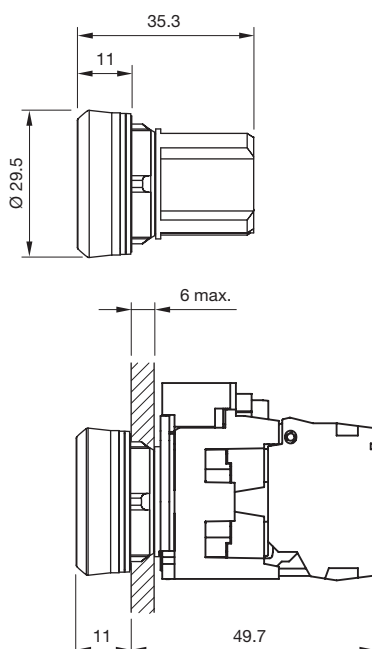

Data sheet Actuator.

Part No.: 45-2231.11N0.000

Technical data

Design	raised
Front dimension	Ø 29,5 mm
Illuminative colour	White
Lens illumination	illuminative
Lens colour	White
Lens shape	flush
Lens material	Plastic
Lens optics	transparent
Lens type	level with front bezel
Front bezel colour	Black
Front bezel material	Plastic
Housing colour	Black
Housing material	Plastic
Weight	0.018 kg
IP front protection	IP66, IP67, IP69K
Illumination colour	White
Switching action	Momentary
Switching system	Slow-make switching element
Operating temperature	- 25 °C ... + 70 °C
Climate resistance	During operation according to IEC 60721: 3K6, 3C3, 3S2, 3M6
Mechanical lifetime	3 Mio. cycles of operation

Dimensions

Mounting cut-outs

Wiring diagrams