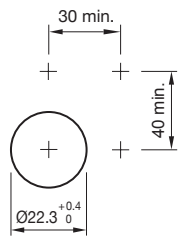

Data sheet Actuator.

Part No.: 45-2231.11N0.000

Technical data

Design	raised
Front dimension	Ø 29,5 mm
Illuminative colour	White
Lens illumination	illuminative
Lens colour	White
Lens shape	flush
Lens material	Plastic
Lens optics	transparent
Lens type	level with front bezel
Front bezel colour	Black
Front bezel material	Plastic
Housing colour	Black
Housing material	Plastic
Weight	0.018 kg
IP front protection	IP66, IP67, IP69K
Illumination colour	White
Switching action	Momentary
Switching system	Slow-make switching element
Operating temperature	- 25 °C ... + 70 °C
Climate resistance	During operation according to IEC 60721: 3K6, 3C3, 3S2, 3M6
Mechanical lifetime	3 Mio. cycles of operation

Dimensions

Mounting cut-outs

Wiring diagrams