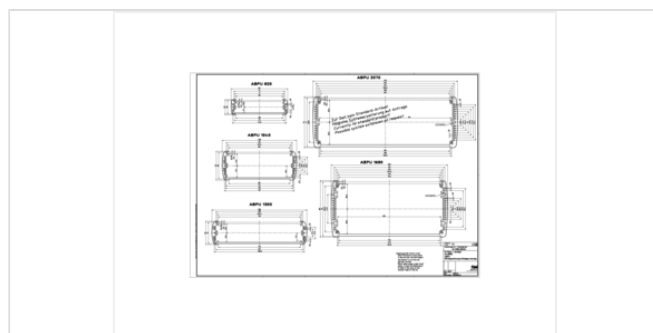

Note

C = profile length, special lengths on request.

Dimensions

Dimensions

108 x 42 x 150 mm

Product drawing

Important!

To compensate for pressure when temperatures change and cause moisture in the enclosure, we recommend that you use a pressure compensation element.