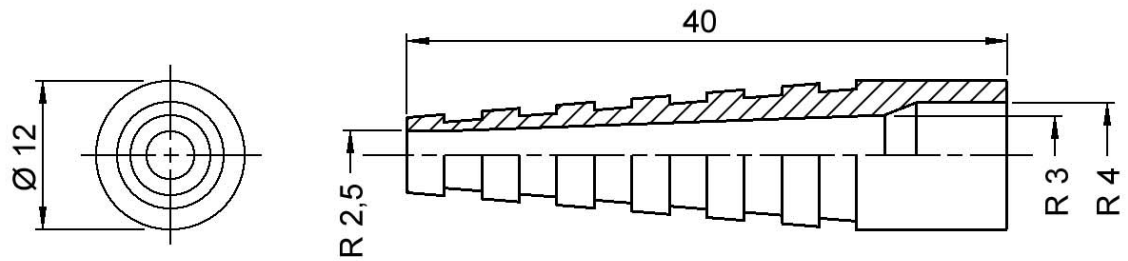

No.	Changes and/or Note No.	Date	Intr.	No.	Changes and/or Note No.	Date	Intr.

Product Name	Colour	Part No.
MHRG58-SRB-B	Blue	6855-0101-01
MHRG58-SRB-G	Green	-02
MHRG58-SRB-R	Red	-03
MHRG58-SRB-Y	Yellow	-04
MHRG58-SRB-BK	Black	-05
MHRG58-SRB-LG	Light-Grey	-06
MHRG58-SRB-W	White	-07

DATE 2008-07-25	DRAWN MRR	SCALE	MATERIAL TYPE
	APPROVED		REPLACES
	RG58 SRB Strain Relief Boot		
			DRAWING No