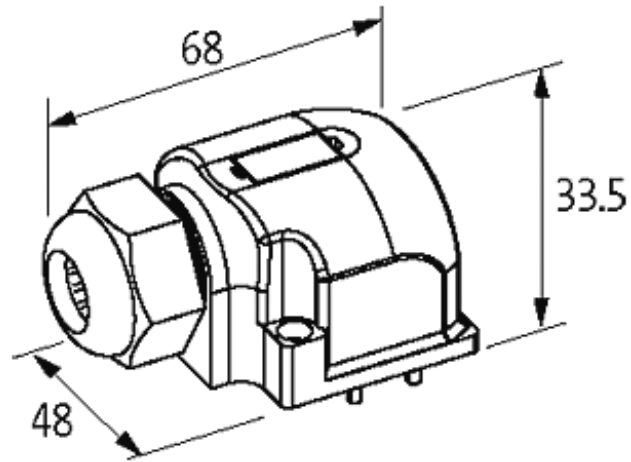

CAP BIG WITH PLUG. SCREW-TERM. 21-POLE

For use with 4-,6-,8-way d-box M12 5-pole

Cap for 4-, 6-, and 8-way distribution box, 5-pole
Screw plug-in terminals

Plastic housings with good resistance against chemicals and oils. The resistance to aggressive media should be individually tested for your application. Further details on request.

[Link to Product](#)

Illustration

M12-Females 5-pole

free arrangeable, contact 1:1 on terminals

Product may differ from Image

Technical Data

Total current	max. 2 × 8 A
Connection	Screw plug-in terminals: max. 1.5 mm ² (AWG 16)

General data

Dimensions H × W × D	33.5×48×68 mm
----------------------	---------------

Commercial data

country of origin	CZ
customs tariff number	85369010
minimum order quantity	1