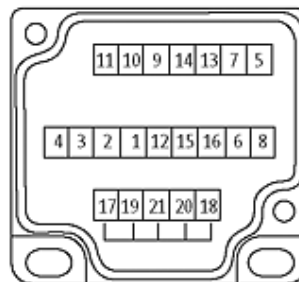

CAP BIG WITH PLUG. SCREW-TERM. 21-POLE

For use with 4-,6-,8-way d-box M12 5-pole

Cap for 4-, 6-, and 8-way distribution box, 5-pole
Screw plug-in terminals

Plastic housings with good resistance against chemicals and oils. The resistance to aggressive media should be individually tested for your application. Further details on request.

[Link to Product](#)

Illustration

M12-Females 5-pole

free arrangeable, contact 1:1 on terminals

Product may differ from Image

Technical Data

Total current	max. 2 × 8 A
Connection	Screw plug-in terminals: max. 1.5 mm ² (AWG 16)

General data

Dimensions H × W × D	33.5×48×68 mm
----------------------	---------------

Commercial data

country of origin	CZ
customs tariff number	85369010
minimum order quantity	1