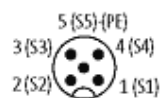

[Link to Product](#)

Illustration

M12-Females 5-pole

free arrangeable, contact 1:1 on terminals

Product may differ from Image

Technical Data

Total current	max. 2 × 8 A
Connection	Screw plug-in terminals: max. 1.5 mm ² (AWG 16)

General data

Dimensions H × W × D	33.5×48×68 mm
----------------------	---------------

Commercial data

country of origin	CZ
customs tariff number	85369010
minimum order quantity	1