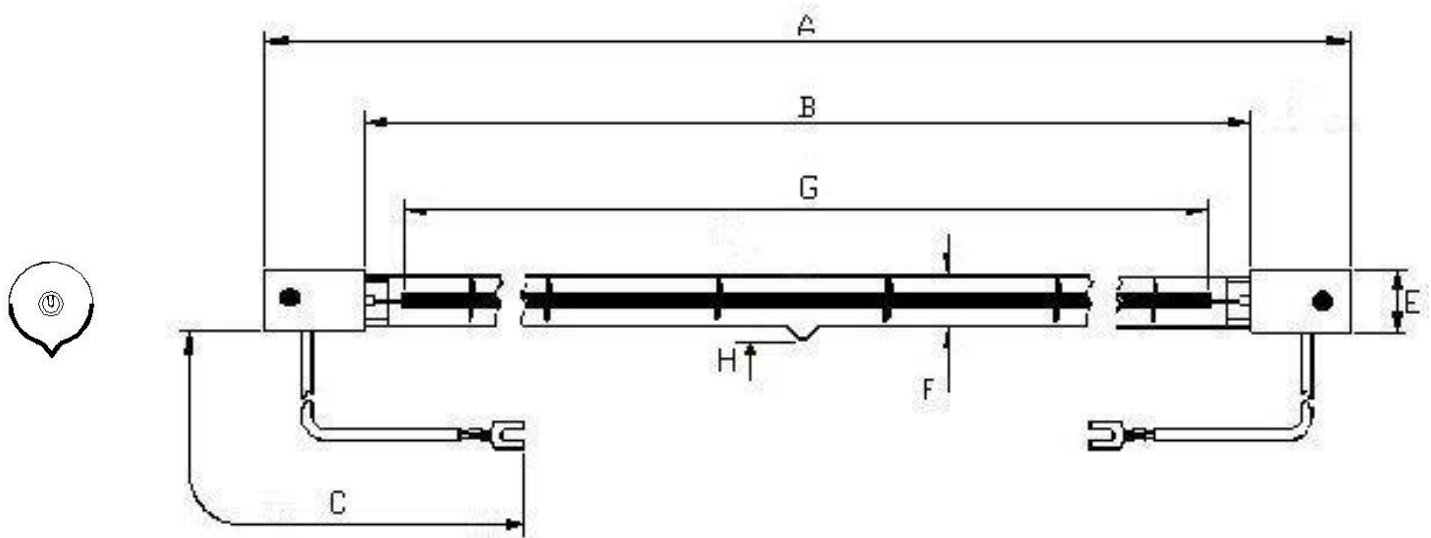

Victory Lighting Product Data Sheet

Product Code: 64232055
Issue No: 1
Issue Date: 12 June 2008

Dimensions

A	787.5±2	E	15
B	747.5±2	F	10.5
C	230±5	G	720 Nom
		H	5 max

All dimensions in mm unless otherwise stated

Technical Data

Volts	235	Colour Temp	2400
Watts	2000	Life	5000
Finish	Clear/refl. coat	Burning Position	Horizontal
Cap	Sk15		

Lead: PTFE insulated with M4 fork terminals.
Lamp to be reflector coated same side as leads