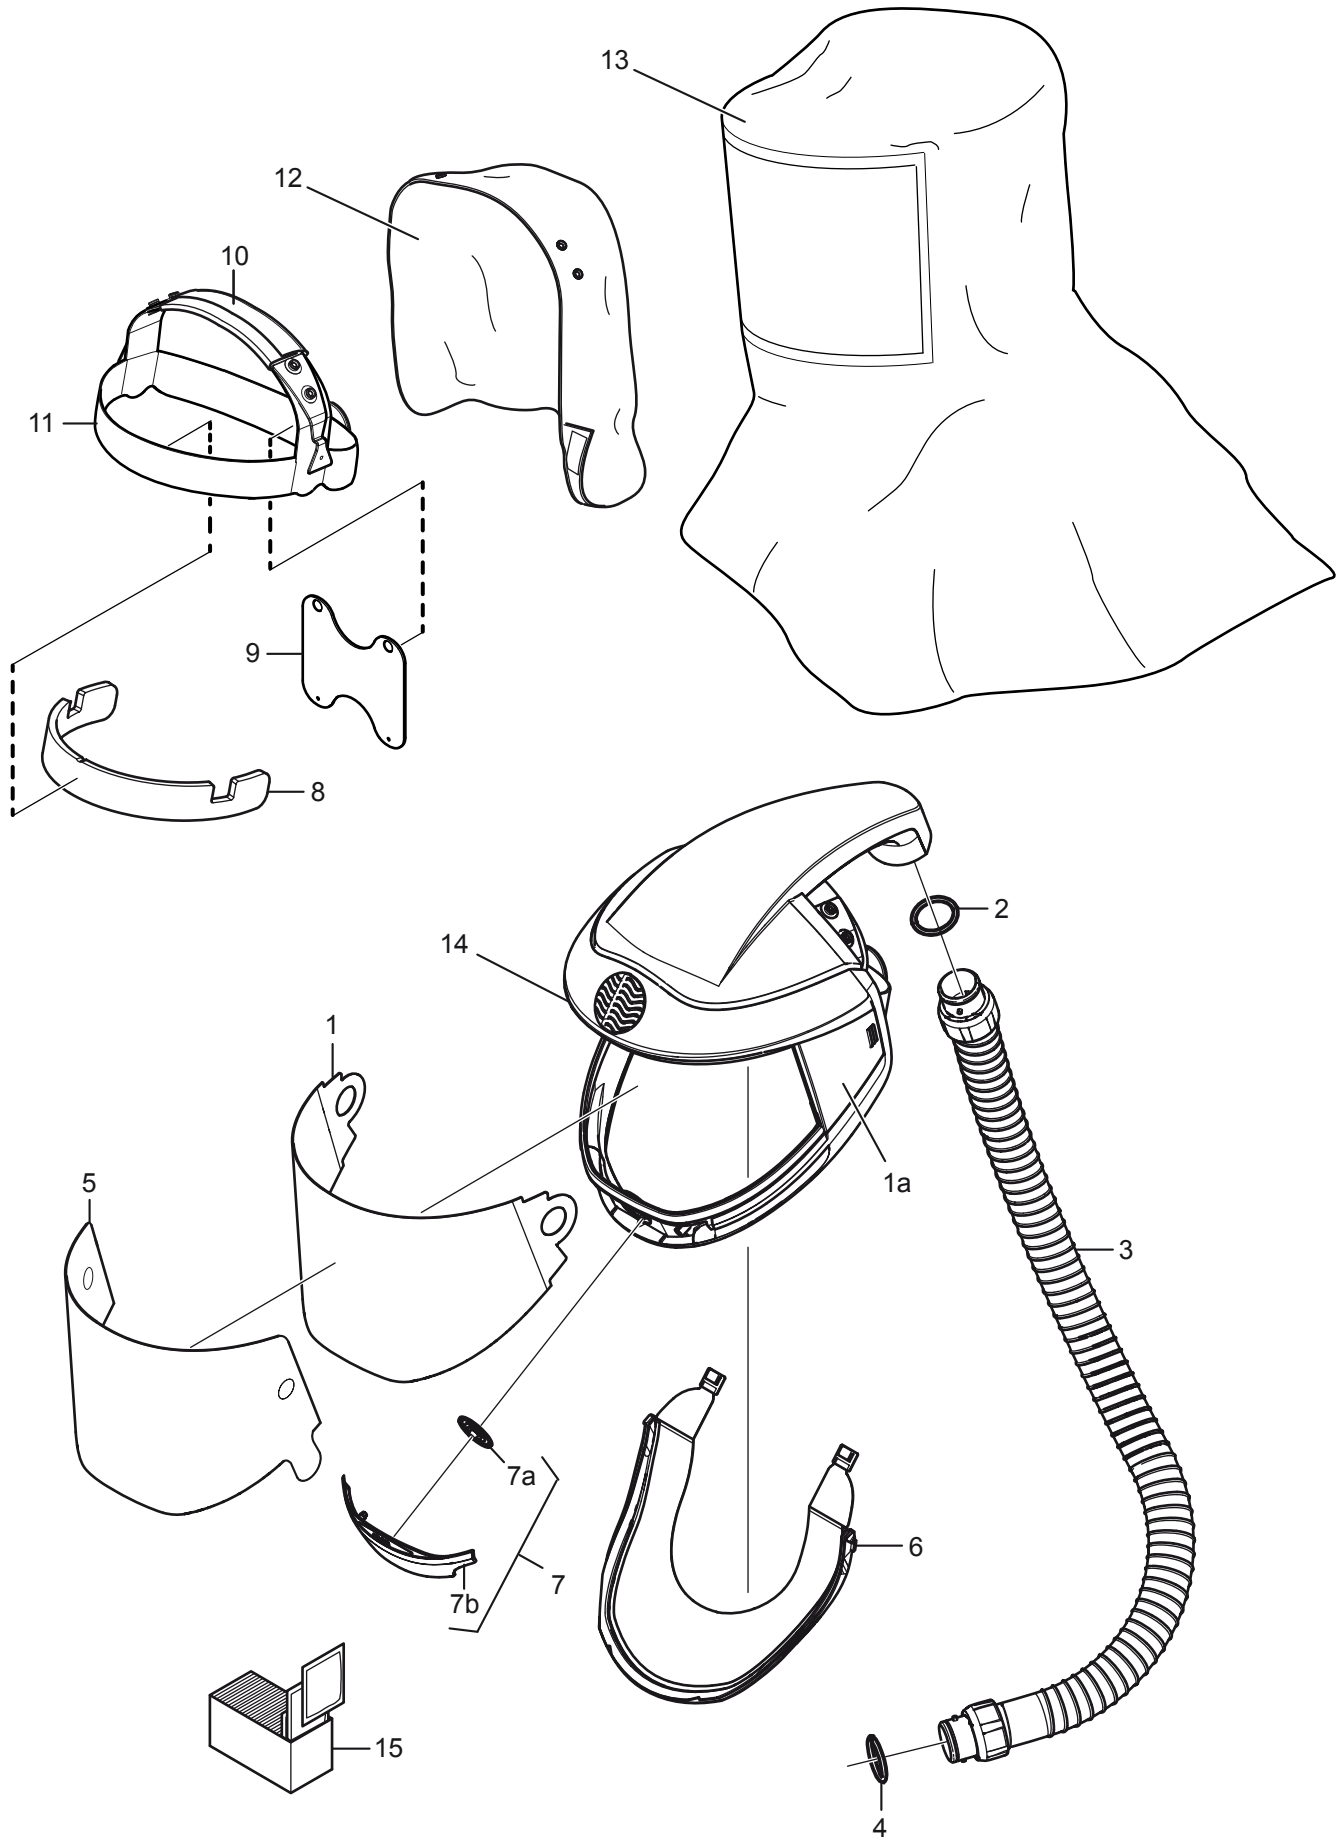

SR 540

Spare parts / Accessories

| No. | Description | Ordering No. |
|------------|--------------------------------|---------------------|
| 1. | Visor PC, 10 pcs | R06-0507 |
| 1. | Visor set PC | R06-0502 |
| 1a. | Closing panel, right + left | - |
| 1. | Visor set PETG | T06-0502 |
| 1a. | Closing panel, right + left | - |
| 2. | Flat gasket | R06-0506 |
| 3. | Hose SR 541. 0,9 m. | R06-0501 |
| | Hose SR 541. 1,0 m | R10-0068 |
| 4. | O-ring | R06-0202 |
| 5. | Peel of set SR 542 | T06-0501 |
| 6. | Face seal SR 546 | T06-0504 |
| 7. | Set of valves SR 540 | R06-0505 |
| 7a. | Exhalation membrane 1 pc. | - |
| 7b. | Cover exhalation valve 1 pc. | - |
| 8. | Sweatband SR 544 | R06-0504 |
| 9. | Neck comfort band | T06-0803 |
| 10. | Sweatband/Crown band | T06-0506 |
| 11. | Head harness | R06-0511 |
| 12. | Head cover SR 543 | T06-0505 |
| 13. | Tyvek Hood SR 586 | T06-0806 |
| 14. | Sealing for visor | R06-0508 |
| 15. | Cleaning wipes SR 5226. 50/box | H09-0401 |