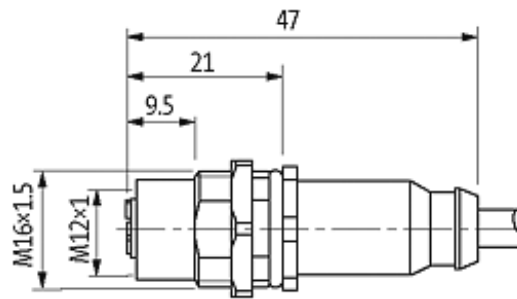

M12 female receptacle shielded rear mount

PVC-OB 4x0,34 shielded black UL,CSA 1,5m

Flange M12 female

4-pole, shielded

Rear mounting

Mounting nut

With open ended wires

Further cable lengths on request. The resistance to aggressive media should be individually tested for your application. Further details on request.

[Link to Product](#)**Illustration**

Female

Product may differ from Image