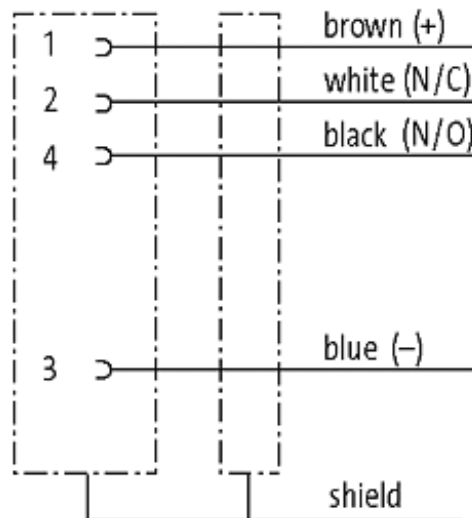

M12 female receptacle shielded rear mount

PVC-OB 4x0,34 shielded black UL,CSA 1,5m

Flange M12 female

4-pole, shielded

Rear mounting

Mounting nut

With open ended wires

Further cable lengths on request. The resistance to aggressive media should be individually tested for your application. Further details on request.

[Link to Product](#)**Illustration**

Female

Product may differ from Image