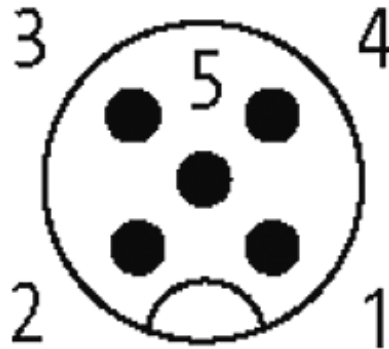

M12 female receptacle shielded rear mount

PUR 5x0,34 shielded gy UL,CSA+drag chain 0,6m

Flange M12 female
5-pole, shielded
Rear mounting
Mounting nut
With open ended wires

Further cable lengths on request. The resistance to aggressive media should be individually tested for your application. Further details on request.

[Link to Product](#)

Illustration

Female

Product may differ from Image