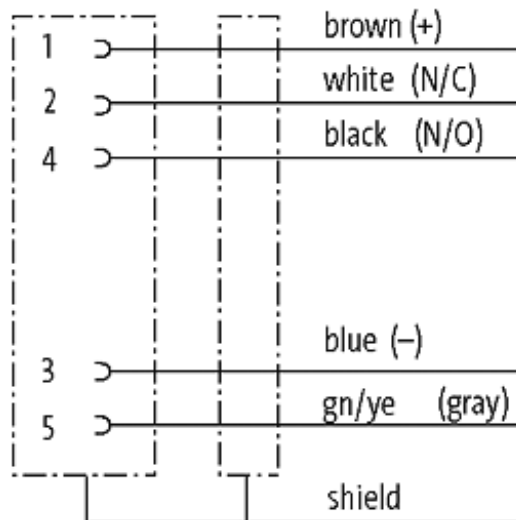

M12 female receptacle shielded rear mount

PUR 5x0,34 shielded gy UL,CSA+drag chain 0,6m

Flange M12 female
5-pole, shielded
Rear mounting
Mounting nut
With open ended wires

Further cable lengths on request. The resistance to aggressive media should be individually tested for your application. Further details on request.

[Link to Product](#)

Illustration

Female

Product may differ from Image