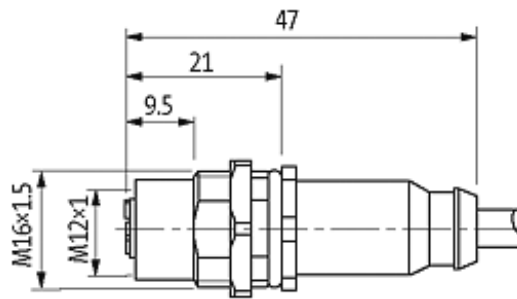

M12 female receptacle shielded rear mount

PUR 5x0,34 shielded gy UL,CSA+drag chain 0,6m

Flange M12 female
5-pole, shielded
Rear mounting
Mounting nut
With open ended wires

Further cable lengths on request. The resistance to aggressive media should be individually tested for your application. Further details on request.

[Link to Product](#)

Illustration

Female

Product may differ from Image