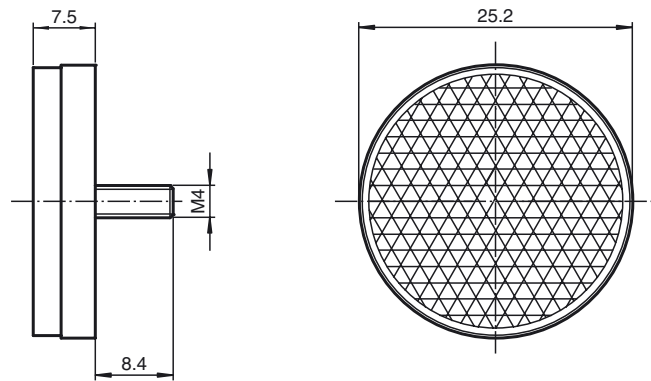

Model Number

REF-S25

Reflector, round \varnothing 25 mm, screw fixing
M4

Features

- Screw mounting for simple installation

Dimensions

Technical data

General specifications

Construction type	circular
-------------------	----------

Ambient conditions

Ambient temperature	-20 ... 85 °C (-4 ... 185 °F)
---------------------	-------------------------------

Mechanical specifications

Material	PMMA/ABS
Dimensions	Diameter: 25 mm
Mounting	screw fixing