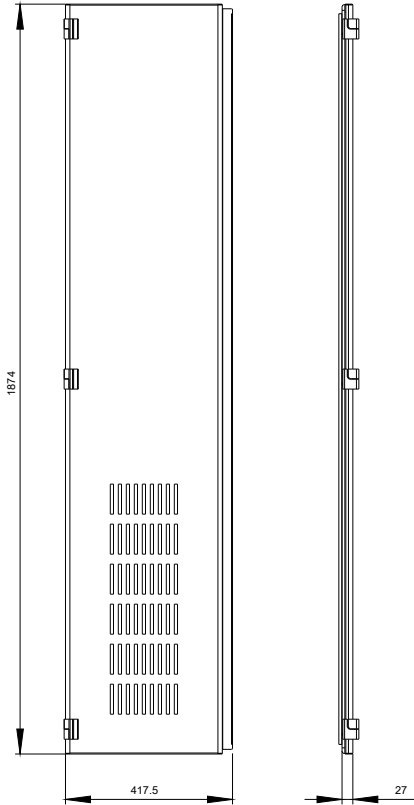

Information- and Downloadcenter (Catalogs, Brochures,...)

<http://www.siemens.com/lowvoltage/catalogs>

Industry Mall (Online ordering system)

<https://eb.automation.siemens.com/mall/en/WW/Catalog/Product/8MF10402UT251BA2>

Service&Support (Manuals, Certificates, Characteristics, FAQs,...)

<http://support.automation.siemens.com/WW/view/en/8MF10402UT251BA2/all>

Image database (product images, 2D dimension drawings, 3D models, device circuit diagrams, ...)

<http://www.automation.siemens.com/bilddb/cax_en.aspx?mfb=8MF10402UT251BA2>

CAX-Online-Generator

<http://www.siemens.com/cax>

Tender specifications

<http://ausschreibungstexte.siemens.com/tiplv>