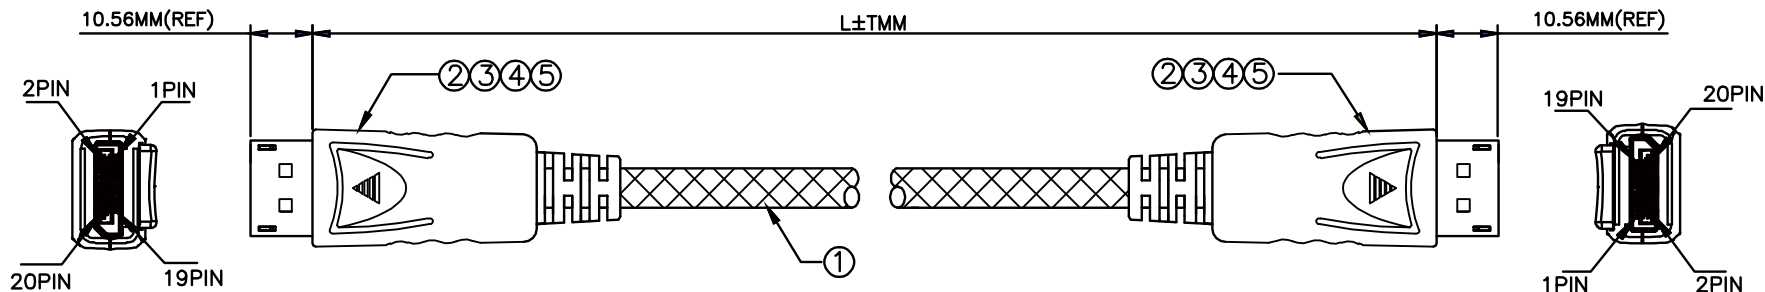

Datenblatt - Fiche technique - Data sheet

**11.04.5880**

ROLINE DisplayPort Kabel, DP-DP, v1.2, ST - ST, schwarz-metallic, 1,0 m

ROLINE Câble DisplayPort DP-DP, v1.2, M - M, 1,0 m

ROLINE DisplayPort Cable, DP-DP, v1.2, M/M, 1.0 m

**Display Port Male**

**Display Port Male**

**Electrical Test :**

- 100% Test (Open, Short, Miss Wire)
- Contact Resistance: 2 ohm Max.
- Insulation Resistance: 10M ohm Min.
- Hi-Pot: 300V DC/10ms, 5. Bending 90D 2-3Times

Part No.	Length
11.04.5880	1000±30 mm
11.04.5881	2000±30 mm
11.04.5882	3000±50 mm

**Specification :**

- Cable** UL20276, (30AWG\*1PR+D+AL/MY)\*5+30AWG\*4C+AL/MY +BD, OD: 6.3MM, Jacket: Black with Cotton Braid
- Connector** Display Port Male, Pin: Gold Plated 3u", Insulator: Black, Shell: Gold Plated 1u"
- Shell** For Display Port, ABS, Color: Gray
- Outside Molding** PVC: 45P, Color: Black
- Inside Molding** PE

**Pin Assignment**

Rev.	Date	Contents of Change	Designer	Tol±	Range	Pla	Met	Ins	Por	Cab	Pac	Gas	Dis	Approve	Check	Draw	Design	Product Name	Product No.
△					0~6	0.1	0.1	0.1	0.2	0.5	1	0.5	0.2	Allen	Allen		Philip	ROLINE SILVER DisplayPort Cable v1.2, M/M	11.04.5880/11.04.5881/11.04.5882 R00
△				6~30	0.1	0.1	.15	.25	1	1	0.5	.25	2017/3/27						
△				30~80	0.1	.15	0.2	0.3	2	1.5	1	0.3							
△				80~180	.15	.15	.25	0.3	2	2	1	.45							
△				180~315	.15	0.2	0.3	0.4	2.5	2	1	0.6							
△				315~800	0.2	0.3	0.4	0.5	3	3	2	1.1		Scale	1 : 1	Unit	mm		