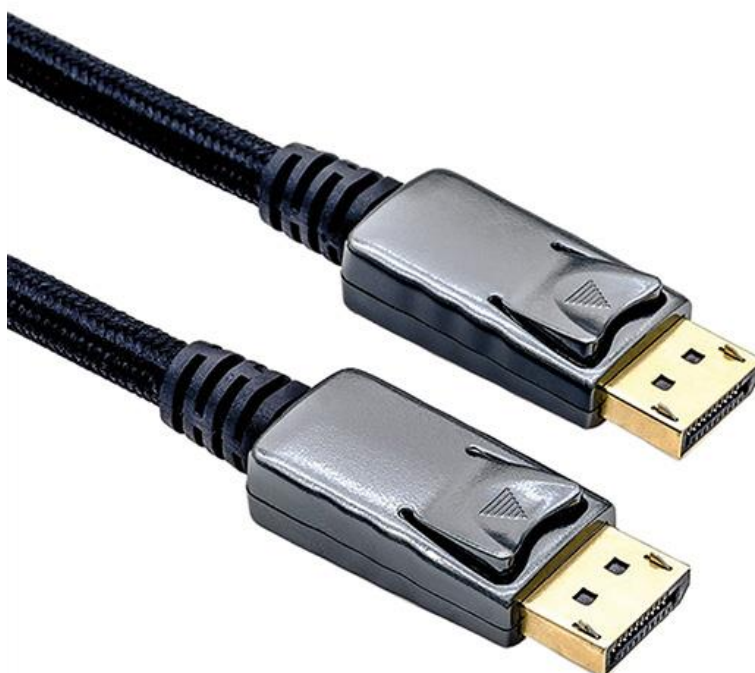

Datenblatt - Fiche technique - Data sheet

**11.04.5880**

ROLINE DisplayPort Kabel, DP-DP, v1.2, ST - ST, schwarz-metallic, 1,0 m

ROLINE Câble DisplayPort DP-DP, v1.2, M - M, 1,0 m

ROLINE DisplayPort Cable, DP-DP, v1.2, M/M, 1.0 m

**Display Port Male**

**Display Port Male**

**Electrical Test :**

- 100% Test (Open, Short, Miss Wire)
- Contact Resistance: 2 ohm Max.
- Insulation Resistance: 10M ohm Min.
- Hi-Pot: 300V DC/10ms, 5. Bending 90D 2-3Times

Part No.	Length
11.04.5880	1000±30 mm
11.04.5881	2000±30 mm
11.04.5882	3000±50 mm

**Specification :**

- Cable** UL20276, (30AWG\*1PR+D+AL/MY)\*5+30AWG\*4C+AL/MY +BD, OD: 6.3MM, Jacket: Black with Cotton Braid
- Connector** Display Port Male, Pin: Gold Plated 3u", Insulator: Black, Shell: Gold Plated 1u"
- Shell** For Display Port, ABS, Color: Gray
- Outside Molding** PVC: 45P, Color: Black
- Inside Molding** PE