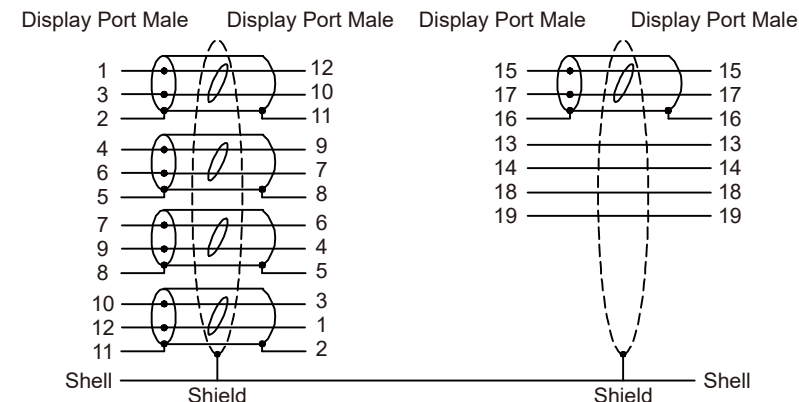

Pin Assignment

Rev.	Date	Contents of Change	Designer	Tol±	Range	Pla	Met	Ins	Por	Cab	Pac	Gas	Dis	Approve	Check	Draw	Design	Product Name	Product No.
△					0~6	0.1	0.1	0.1	0.2	0.5	1	0.5	0.2	Allen	Allen		Philip	ROLINE SILVER DisplayPort Cable v1.2, M/M	11.04.5880/11.04.5881/11.04.5882 R00
△				6~30	0.1	0.1	.15	.25	1	1	0.5	.25	2017/3/27						
△				30~80	0.1	.15	0.2	0.3	2	1.5	1	0.3							
△				80~180	.15	.15	.25	0.3	2	2	1	.45							
△				180~315	.15	0.2	0.3	0.4	2.5	2	1	0.6							
△				315~800	0.2	0.3	0.4	0.5	3	3	2	1.1		Scale	1 : 1	Unit	mm