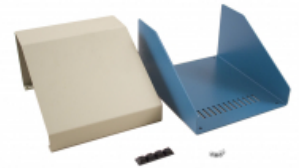

Quality Products. Service Excellence.

Sloped Aluminum Consoles 1456 Series

Key Features

- Aluminum cases 0.081" (2 mm) thick aluminum.
- Aluminum top panel sizes to 14" wide are 0.064" thick aluminum. Larger sizes are 0.081" thick.
- Sold pre-assembled with a textured blue case and a choice of a contempora grey (beige) or a black top panel.
- Comes with self adhesive rubber feet and required mounting hardware.
- Some models available with walnut sides - see series **1456CWW**
- Replacement screws **1421J6** (Pkg. of 6, 6-32 Philips head sheet metal screws).

Photo Features

Vents on rear and bottom

All models have a blue base.
Available with a beige or black top.

Shown unassembled

Enclosures

Slope	Beige Top w/ Blue Case	Black Top w/ Blue Case	Black Top w/ Black Case	Width	Depth	Rear Height	Front Height
None	1456NEK4WHBU	1456NEK4BKBU	1456NEK4BKBK	6.00	10.00	4.00	4.00
10 Degrees	1456FE1WHBU	1456FE1BKBU	1456FE1BKBK	6.50	5.50	2.50	1.50
10 Degrees	1456PH1WHBU	1456PH1BKBU	1456PH1BKBK	14.00	8.30	3.00	1.50
10 Degrees	1456RL1WHBU	1456RL1BKBU	1456RL1BKBK	17.00	11.30	3.50	1.50
10 Degrees	1456WL1WHBU	1456WL1BKBU	1456WL1BKBK	20.00	11.30	3.50	1.50
15 degrees	1456CE2WHBU	1456CE2BKBU	1456CE2BKBK	4.00	5.50	2.00	1.10
15 Degrees	1456FE2WHBU	1456FE2BKBU	1456FE2BKBK	6.50	5.50	2.00	1.10
15 Degrees	1456FH3WHBU	1456FH3BKBU	1456FH3BKBK	6.50	8.30	3.00	1.30