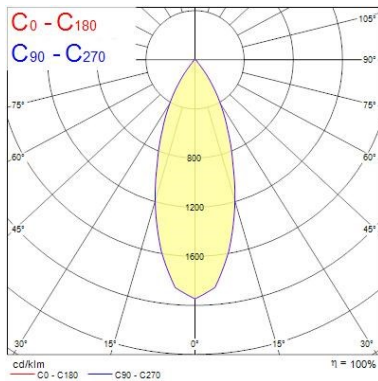

Optical data

Fixture luminous flux (lm)	1128
Luminaire efficacy (lm/W)	113
LOR (%)	100
Colour temperature (K)	2700
Light colour	Candlelight
CRI (Ra)	85
Colour Variation Initial (SDCM)	SDCM3
Adjustable chromaticity	N
Beam Angle (°)	46
Photobiological Risk Group	RG1

Lifetime data

Lifespan L70 B50	100000
Lifespan L80 B20	100000
Lifespan L90 B10	68500

Physical data

Housing colour	Black
IP rating	IP65/20
IK rating	IK02
Diffuser finish	Bezel (or Ring)
Nominal Product Height (mm)	72
Nominal Product Diameter (mm)	90
Cutout Dimensions (W x L in mm or Diameter in mm)	76
Weight (kg)	0.44
Recessed Depth (mm)	72

PHOTOMETRY

Distance [m]	Cone diameter [m]	E(0°) [lx]	E(C0) [lx]	E(C90) [lx]
0.5	0.34	8700	18.9°	370
1.0	0.68	2196	18.9°	93
1.5	1.03	976	18.9°	41
2.0	1.37	549	18.9°	23
2.5	1.71	351	18.9°	14
3.0	2.05	244	18.9°	10

Distance [m] Cone diameter [m] Illuminance [lx]
 C0 - C180 (Half beam angle: 37.8°)

TECHNICAL DRAWINGS