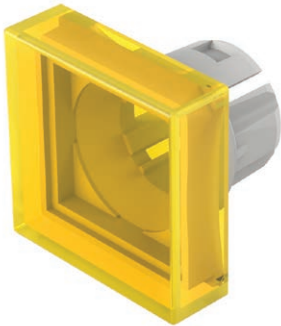

Data sheet Lens.

Part No.: 61-9351.4

Technical data

Dimension	20 mm x 20 mm
Lens illumination	illuminative
Lens colour	Yellow
Lens shape	flush
Lens material	Plastic, according to UL 94 HB
Lens surface	matt
Lens optics	transparent
Weight	0.002 kg