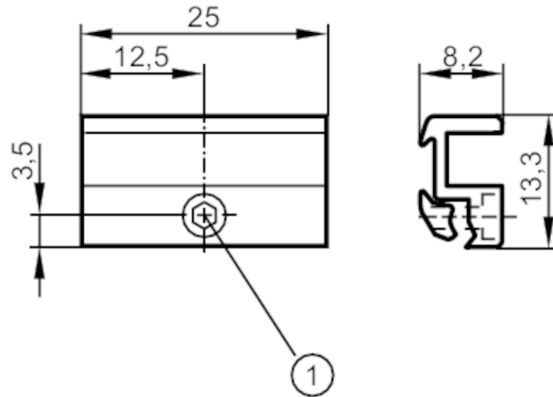

## Mounting adapter for Bosch Rexroth pneumatic cylinders

ADAPT FOR CYL BOSCH 2700

1 Mounting screw SW 1.5

### Mechanical data

Weight [g]	5.2
Type of mounting	for series: Bosch 2700
Dimensions [mm]	13.3 x 25 x 8.2
Materials	aluminium; screw: stainless steel