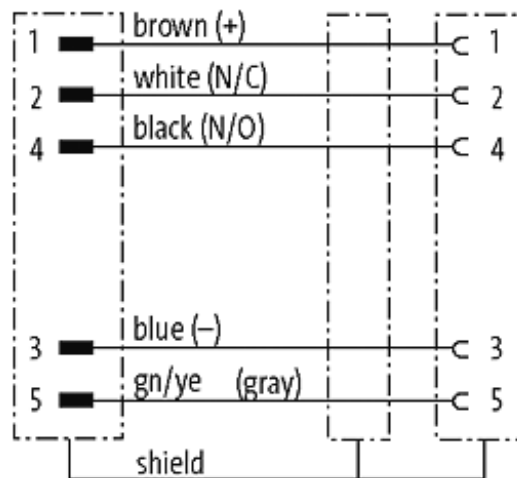

**M12 MALE 0° / M12 FEMALE 0° SHIELDED**

PUR 5X0.34 shielded bk UL/CSA, drag ch 1.5m

Male straight to female straight  
M12 - M12, 5-pole  
shielded

Plastic housings with good resistance against chemicals and oils. The resistance to aggressive media should be individually tested for your application. Further details on request. Further cable lengths on request.

**[Link to Product](#)****Illustration**

Male

Female

Product may differ from Image