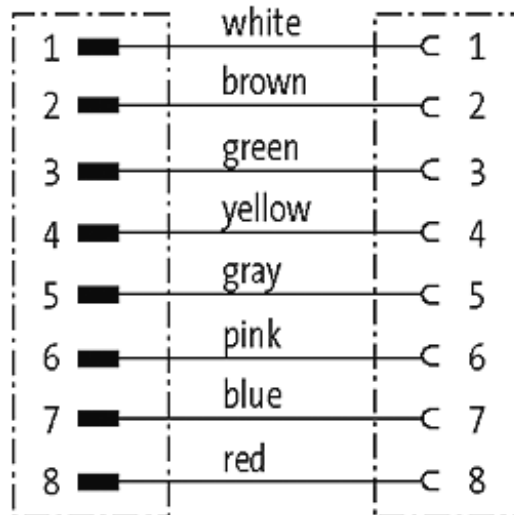

M12 MALE 0° / M12 FEMALE 0°

PUR 8x0,34 GRAY, UL/CSA, drag ch 5m

Male straight to female straight

M12 - M12, 8-pole

Art.-No. 7005 - M12 Lite - (plastic hexagonal screw) on request

Plastic housings with good resistance against chemicals and oils. The resistance to aggressive media should be individually tested for your application. Further details on request. Further cable lengths on request.

[Link to Product](#)**Illustration**

stay connected

Product may differ from Image