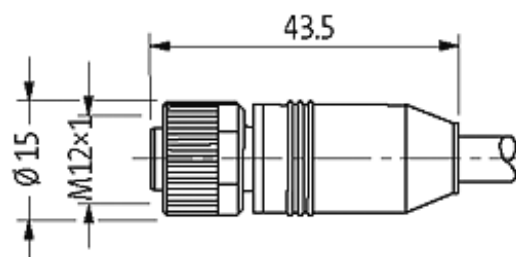

M12 MALE 0° / M12 FEMALE 0°

PUR 8x0,34 GRAY, UL/CSA, drag ch 5m

Male straight to female straight

M12 - M12, 8-pole

Art.-No. 7005 - M12 Lite - (plastic hexagonal screw) on request

Plastic housings with good resistance against chemicals and oils. The resistance to aggressive media should be individually tested for your application. Further details on request. Further cable lengths on request.

[Link to Product](#)

Illustration