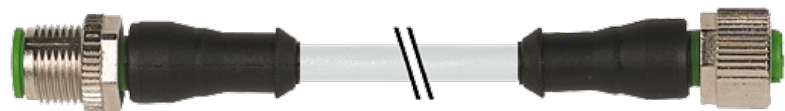

M12 MALE 0° / M12 FEMALE 0°

PUR 8x0,34 GRAY, UL/CSA, drag ch 5m

Male straight to female straight

M12 - M12, 8-pole

Art.-No. 7005 - M12 Lite - (plastic hexagonal screw) on request

Plastic housings with good resistance against chemicals and oils. The resistance to aggressive media should be individually tested for your application. Further details on request. Further cable lengths on request.

[Link to Product](#)**Illustration**

stay connected

Product may differ from Image