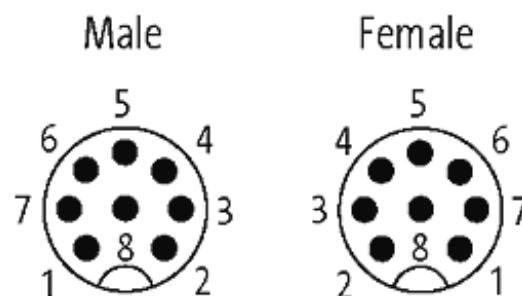

M12 MALE 0° / M12 FEMALE 0°

PUR 8x0,34 GRAY, UL/CSA, drag ch 5m

Male straight to female straight

M12 - M12, 8-pole

Art.-No. 7005 - M12 Lite - (plastic hexagonal screw) on request

Plastic housings with good resistance against chemicals and oils. The resistance to aggressive media should be individually tested for your application. Further details on request. Further cable lengths on request.

[Link to Product](#)

Illustration