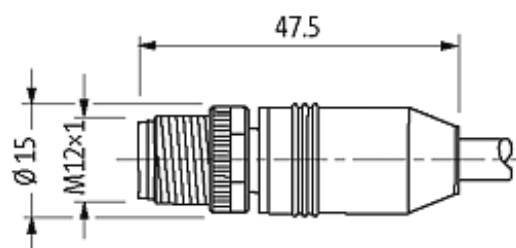

M12 MALE 0° / M12 FEMALE 0°

PUR 8x0,34 GRAY, UL/CSA, drag ch 5m

Male straight to female straight

M12 - M12, 8-pole

Art.-No. 7005 - M12 Lite - (plastic hexagonal screw) on request

Plastic housings with good resistance against chemicals and oils. The resistance to aggressive media should be individually tested for your application. Further details on request. Further cable lengths on request.

[Link to Product](#)

Illustration