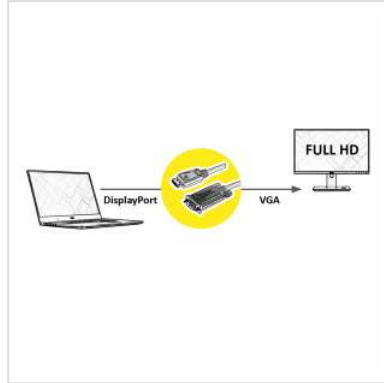

# ROLINE Cable DisplayPort - VGA, M / M, black, 3 m

**Product No.** 11.04.5973  
**Manufacturer** ROLINE  
**Manufacturer No.** 11.04.5973

## DisplayPort to VGA cable for connecting a graphics card with DP to a monitor with VGA connector - with a resolution of up to 1920x1080@60Hz!

- For connecting a graphic card with DisplayPort connector to a VGA monitor
  - Supports maximum resolutions of up to 1920x1080 @60Hz
  - The lock mechanisms of DP and VGA prevent the plugs from slipping out of the source/display and secure the connection
  - Connectors: DisplayPort Male and VGA Male
- Remark: The DisplayPort-VGA cable is only working in one direction: the DisplayPort plug has to be connected to the source device (e.g. graphic card)

### Technical specifications

Manufacturer	ROLINE
Product group	Video Cable
Product type	DisplayPort-VGA Adapter
Colour	black
Length	3 m
Max. resolution	1920 x 1080 / 1920 x 1200 @60Hz (2K, Full HD)
Side 1 connection (PC)	DisplayPort Male
Side 2 connection (Peripherals)	VGA Male
Side 1 Connector Type	DisplayPort

Side 1 Connector Gender	Male
-------------------------	------

Side 2 Connector Type	HD D-Sub 15-pin (HD-15), VGA
-----------------------	------------------------------

Side 2 Connector Gender	Male
-------------------------	------