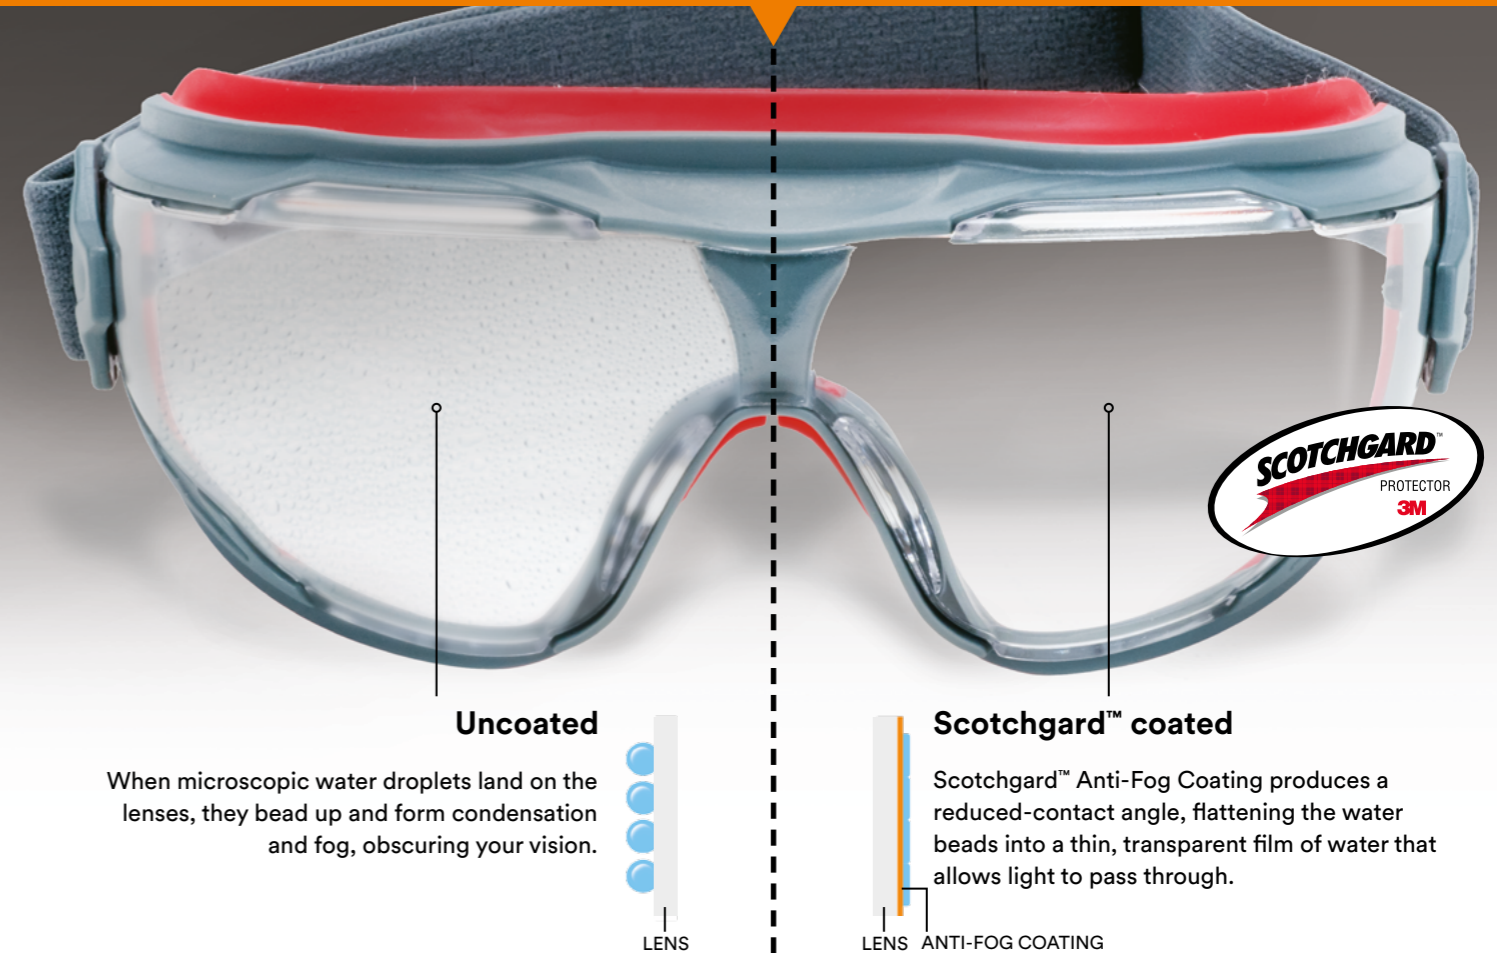

Scotchgard™ Anti-Fog Coating is also available on 3M™ Goggle Gear 500 Series with a low-profile design, adjustable strap and optional prescription insert. All come with polycarbonate lenses, which absorb 99.9% of UV rays.

* Based on 3M internal testing per EN168 test method when compared with traditional anti-fog coatings.

Help workers see clearly, longer.

Scotchgard™ Anti-Fog Coating is designed for working in challenging situations such as:

- Hot & humid conditions
- Indoor & outdoor work
- Physically demanding tasks
- Climate-controlled areas

The science behind Scotchgard™ Anti-Fog Technology.

Uncoated
When microscopic water droplets land on the lenses, they bead up and form condensation and fog, obscuring your vision.

Scotchgard™ coated
Scotchgard™ Anti-Fog Coating produces a reduced-contact angle, flattening the water beads into a thin, transparent film of water that allows light to pass through.

The facts are clear: