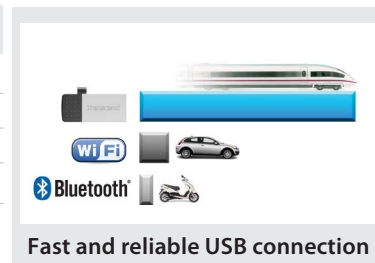

Fast and reliable USB connection