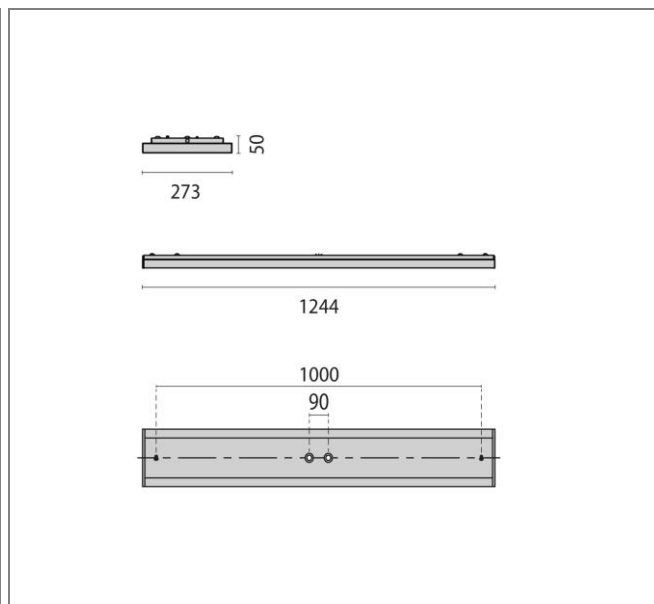

ART.: 8629661283430

SL629 AB PRISM

Art.: 8629661283430, SL629 AB, Prismenstruktur, 26W, 4000K, Driver static, 1244mm, Symmetrical - direct, Grey, LED surface-mount luminaire for interior, comprising: Housing made of steel sheet, die-cast aluminium end caps, powder painted / Prismatic cover for efficient light diffusion, glare reduction and a high level of uniformity / Direct light distribution / LED Sidelight-Technology for a homogenous light distribution over the entire area of the cover / Colour rendering index Ra > 80 / Colour tolerance according to MacAdam = 3 SDCM / Light engine can be replaced by means of a slide-in mechanism / UGR <19 for all luminosities / VDU application suitable acc. to EN 12464-1 (see table) / Special colour versions available upon request

Connected load	26 W
Luminous flux	3140 lm
Efficiency	121 lm/W
Colour temperature	4000K
Colour rendering (CRI)	80
IP class	20
Nominal voltage	220 – 240 V
Colour	GR-RAL9006
UGR	16,3
Glare control	✓