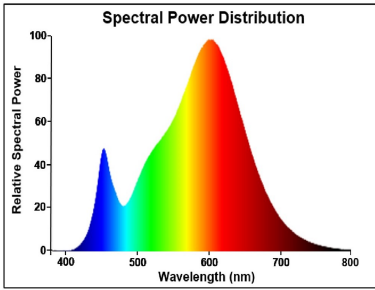

RefLED Superia Retro MR16 DIMMABLE

RefLED Superia Retro MR16 V2 621LM DIM 830 36 SL
0029223

DUN14 (inner)	25410288292230
Units per inner package	6
Packaging inner length / height (cm)	16.4
Packaging inner width (cm)	13.2
Packaging inner depth (cm)	9.3
DUN14 (outer)	15410288292233
Units per outer package	48
Packaging outer length / height (cm)	34.6
Packaging outer width (cm)	28.2
Packaging outer depth (cm)	20.8

Safety data

Optimal operating condition (°C)	-20-40
Breakage cleaning instructions	Not applicable
Special purpose lamp	No
Dry applications use only	Yes
Suitable for household illumination	Yes
Safety message	Suitable for approved transf./dimmers

PHOTOMETRY