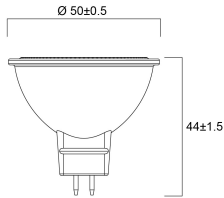

TECHNICAL DRAWINGS