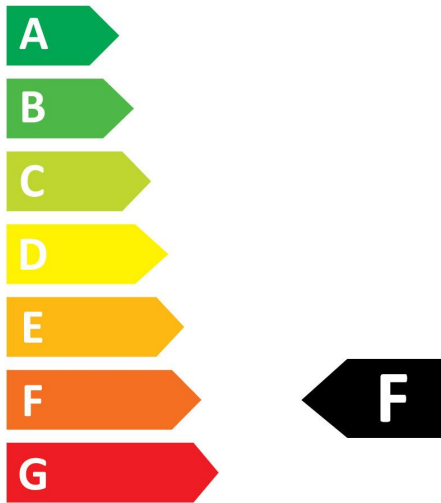

RefLED Superia Retro MR16 DIMMABLE

RefLED Superia Retro MR16 V2 621LM DIM 830 36 SL
0029223

Product features

- Premium performance professional LED MR16 range with the same look and feel of traditional halogen MR16 lamp
- Recreates backlight effect similar to halogen dichroic lamps.
- Full glass design - means no colours clashing between lamp and fixture
- Very long lifetime of up to 25,000 hours
- Switching cycles: >100,000
- Colour rendering: CRI80
- Lamp voltage: 12V AC/DC
- Dimmable on approved dimmers
- Works with magnetic and compatible electronic transformers
- Warranty: 5 Years

PRODUCT OVERVIEW

Product name	RefLED Superia Retro MR16 V2 621LM DIM 830 36 SL
Technology	LED
Watt (Rated) (W)	7.5
Type	LED exchangeable
Fixture rating	Open
General application	Office, Hospitality, Retail, Education, Residential & Consumer, Museums & Galleries
ETIM Class	EC001959
E-number FI	4741103
Warranty	5 years
Colour temperature (K)	3000
Light colour	Warm White
CRI (Ra)	80
Colour Variation Initial (SDCM)	SDCM6
Colour Consistency (SDCM)	6
Beam Angle (°)	36
Photobiological Risk Group	RG1
Wattage (W)	7.5
Product Voltage (V)	12
Dimmable	Yes
Average life (Nominal) (h)	25000
Product EAN number	5410288292236

Optical data

Colour temperature (K)	3000
Light colour	Warm White
CRI (Ra)	80
Colour Variation Initial (SDCM)	SDCM6
Colour Consistency (SDCM)	6
Luminous Intensity (cd)	1000
Beam Angle (°)	36
Photobiological Risk Group	RG1
Lumen maintenance at end of nominal life (%)	70

PHOTOMETRY

TECHNICAL DRAWINGS

RefLED Superia Retro MR16 DIMMABLE *RefLED Superia Retro MR16 V2 621LM DIM 830 36 SL* 0029223

SYLVANIA

0029223

8
kWh/1000h

2019/2015

RefLED Superia Retro MR16 DIMMABLE
RefLED Superia Retro MR16 V2 621LM DIM 830 36 SL
0029223