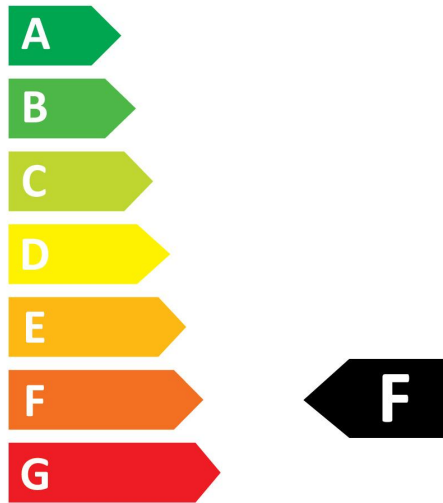

RefLED Superia Retro MR16 DIMMABLE
RefLED Superia Retro MR16 V2 621LM DIM 830 36 SL
0029223

0029223

8
kWh/1000h

2019/2015