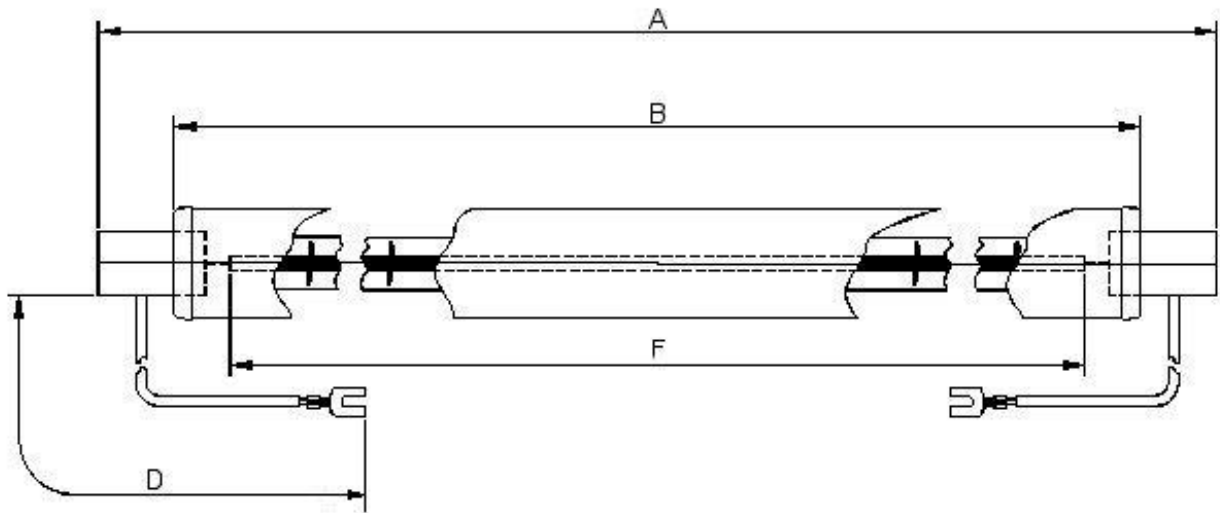

Victory Lighting Product Data Specification

Product Code: 64241536
Issue No: 1
Issue Date: 17 October 2008

Dimensions

A	784±2	D	230±5
B	744 nom	F	715 Nom

All dimensions in mm unless otherwise stated

Technical Data

Volts	240	Cap	Sk15
Watts	1500	Life hrs	5000
Finish	Ruby jacket	Burning Position	Universal

Lead: PTFE insulated with silicon impregnated glass fibre sleeve, M4 fork terminals.
Ruby Quartz jacket.

240V 1500W Ruby jacket IR Lamp	Authorised By
--------------------------------	---------------