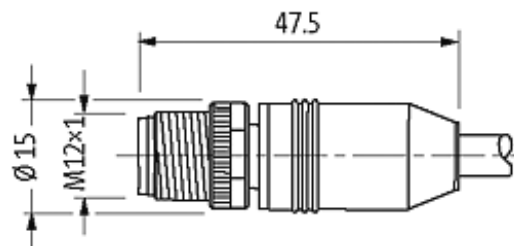

M12 male 0° / M12 female 90°

PUR 8x0.25 bk UL/CSA+drag chain 1m

Male straight to female 90°

M12 - M12, 8-pole

Art.-No. 7005 - M12 Lite - (plastic hexagonal screw) on request

Plastic housings with good resistance against chemicals and oils. The resistance to aggressive media should be individually tested for your application. Further details on request. Further cable lengths on request.

[Link to Product](#)**Illustration**

1	white	C 1
2	brown	C 2
3	green	C 3
4	yellow	C 4
5	gray	C 5
6	pink	C 6
7	blue	C 7
8	red	C 8

Product may differ from Image