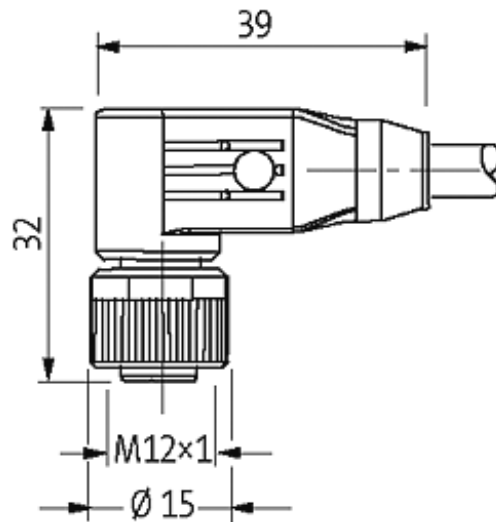

M12 male 0° / M12 female 90°

PUR 8x0.25 bk UL/CSA+drag chain 1m

Male straight to female 90°

M12 - M12, 8-pole

Art.-No. 7005 - M12 Lite - (plastic hexagonal screw) on request

Plastic housings with good resistance against chemicals and oils. The resistance to aggressive media should be individually tested for your application. Further details on request. Further cable lengths on request.

[Link to Product](#)**Illustration**

1	white	C 1
2	brown	C 2
3	green	C 3
4	yellow	C 4
5	gray	C 5
6	pink	C 6
7	blue	C 7
8	red	C 8

Product may differ from Image