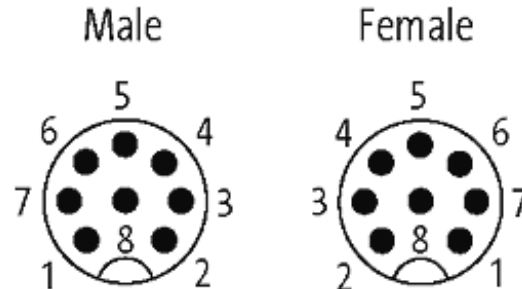

M12 male 0° / M12 female 90°

PUR 8x0.25 bk UL/CSA+drag chain 1m

Male straight to female 90°

M12 - M12, 8-pole

Art.-No. 7005 - M12 Lite - (plastic hexagonal screw) on request

Plastic housings with good resistance against chemicals and oils. The resistance to aggressive media should be individually tested for your application. Further details on request. Further cable lengths on request.

[Link to Product](#)**Illustration**

1	white	C 1
2	brown	C 2
3	green	C 3
4	yellow	C 4
5	gray	C 5
6	pink	C 6
7	blue	C 7
8	red	C 8

Product may differ from Image