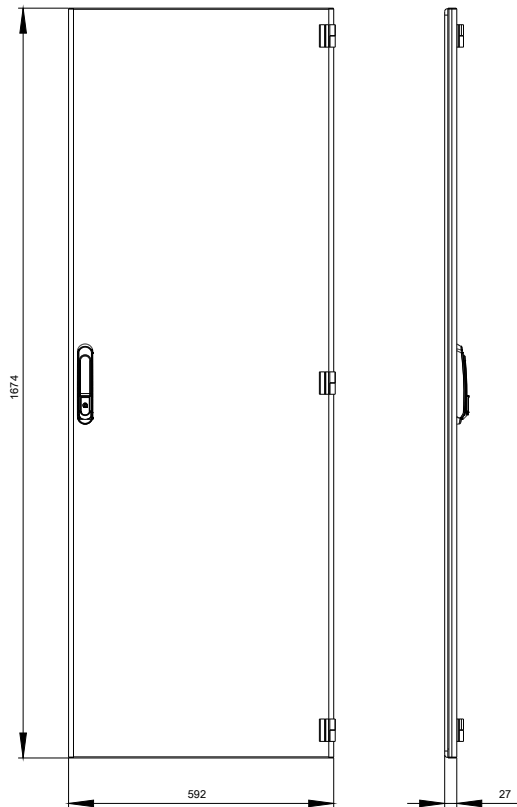

Information- and Downloadcenter (Catalogs, Brochures,...)

<http://www.siemens.com/lowvoltage/catalogs>

Industry Mall (Online ordering system)

<https://eb.automation.siemens.com/mall/en/WW/Catalog/Product/8MF18602UT140BA2>

Service&Support (Manuals, Certificates, Characteristics, FAQs,...)

<http://support.automation.siemens.com/WW/view/en/8MF18602UT140BA2/all>

Image database (product images, 2D dimension drawings, 3D models, device circuit diagrams, ...)

<http://www.automation.siemens.com/bilddb/cax_en.aspx?mfb=8MF18602UT140BA2>

CAX-Online-Generator

<http://www.siemens.com/cax>

Tender specifications

<http://ausschreibungstexte.siemens.com/tiplv>