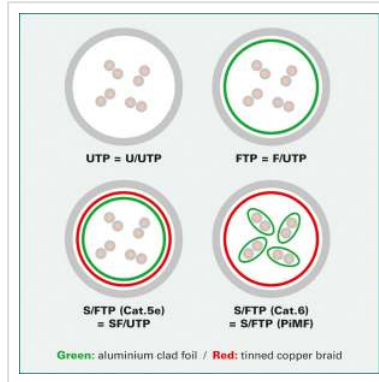

ROLINE S/FTP Patch Cord Cat.6A, solid, grey, 90.0 m

Product No.	21.15.0875
Manufacturer	ROLINE
Manufacturer No.	21.15.0875
EAN (single piece)	7611990124206

Patch cable for networking connections between devices

- Prepared double shielded Twisted Pair cable with screened RJ-45 connectors on both ends
- Durable due to moulded kink protection
- Suitable for PoE applications and multimedia applications where the extension is working over TP
- High quality plugs with gold plated contacts
- Contact settings 1:1, in accordance with the EIA/TIA 568 standard
- Construction: 4-pair solid copper wire, complete braid shielding, pairs shielded with aluminium clad polyester foil

Technical specifications

Manufacturer	ROLINE
Product group	Twisted Pair Cable
Product type	S/FTP Patchcord
Colour	grey
Length	90 m
Shield type	PiMF

Transfer quality	Cat6A / Class EA
------------------	------------------