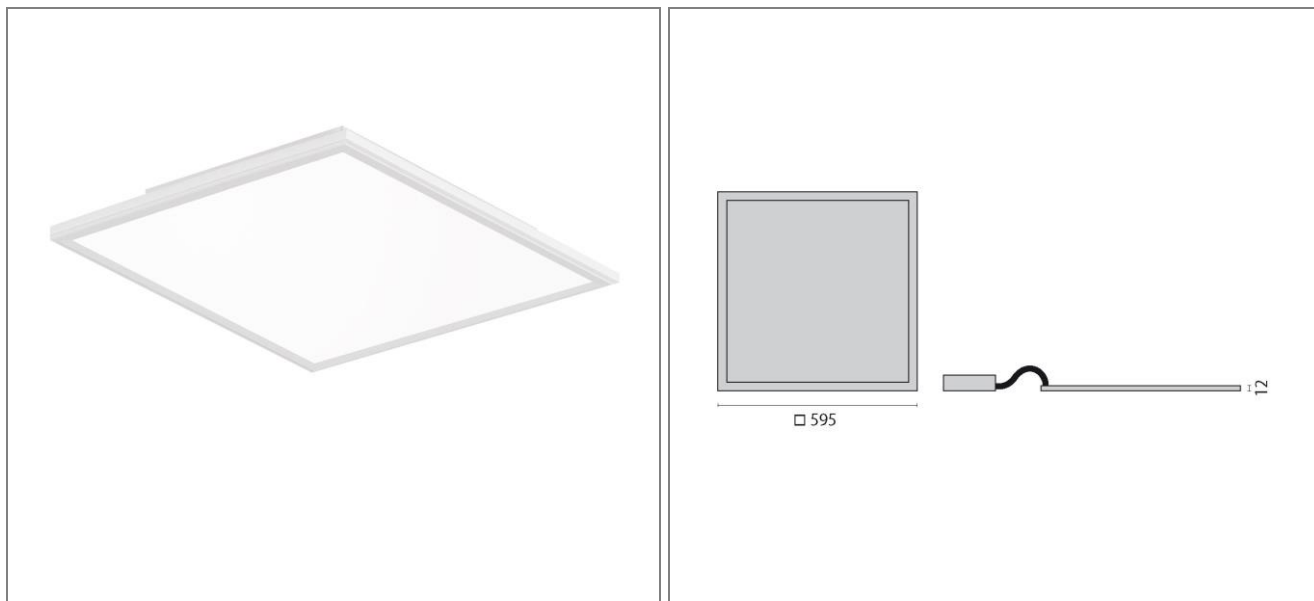

**ART.: 8607891363300**

FL SQUARE 600 IL OP

Art.: 8607891363300, FL SQUARE IL, Direct, 33W, 3000K, Driver static, 596mm, Symmetrical, > 75°, White, Lay-in LED luminaire for indoors, consisting of: Die-cast aluminium housing, powder-coated / LED Sidelight-Technology and light orienting plastic optic for a homogenous light distribution over the entire area of the cover / Colour rendering index Ra > 80 / Colour tolerance according to MacAdam = 3 SDCM / Suitable for lattice and coffered ceilings / Complete with electric converter / UGR <19 for all luminosities / Protection class IP43 (for light emission surface for installation in closed ceilings) / Recessed luminaire can only be used for cut ceilings with separately available installation frames / Separate accessory allows the lights to be used as a suspended, surface mounted or recessed luminaires

<b>Connected load</b>	33 W
<b>Luminous flux</b>	3890 lm
<b>Efficiency</b>	118 lm/W
<b>Colour temperature</b>	3000K
<b>Colour rendering (CRI)</b>	80
<b>IP class</b>	20
<b>Nominal voltage</b>	220 – 240 V
<b>Colour</b>	WH-RAL9016
<b>UGR</b>	≤ 22