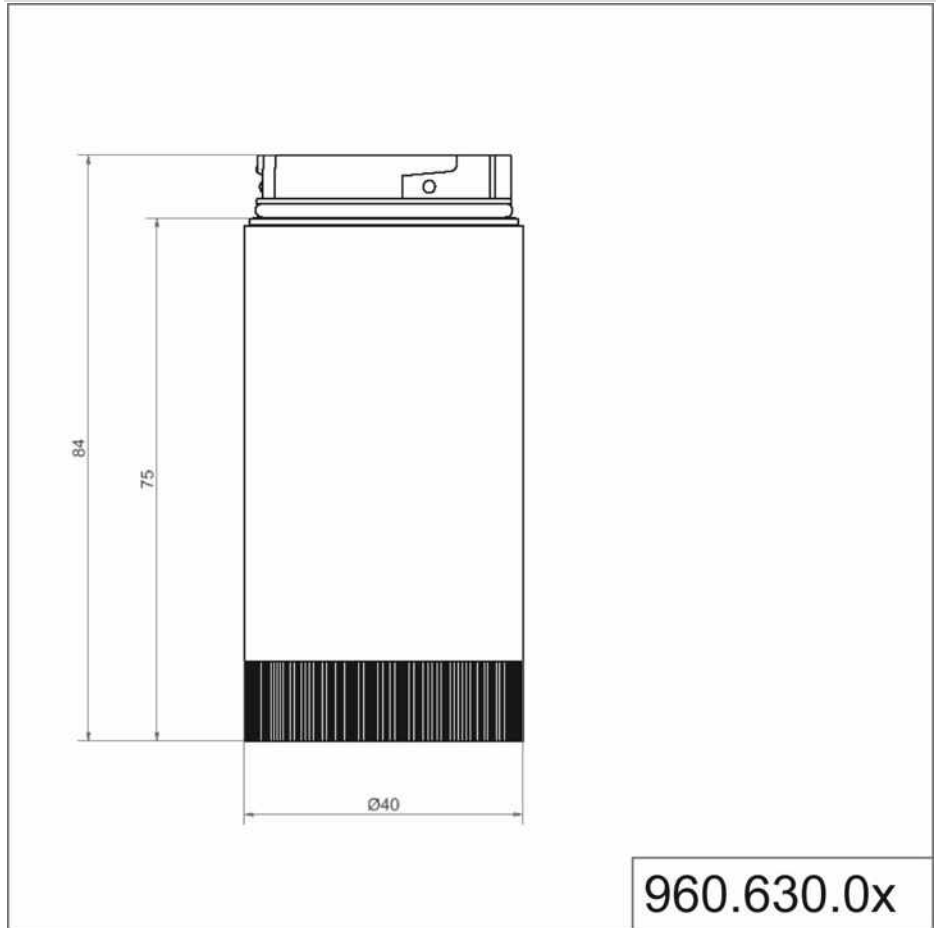

DRAWING

For additional installation and mounting information, refer to the appropriate user guide at www.werma.com. This printed copy is for information only and is subject to alteration.