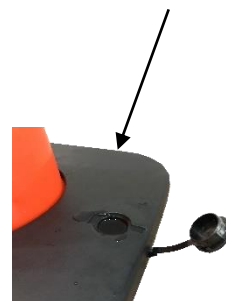

Specifications :

- Flexible cone with reflective strips class 2
- Ideal for outdoor use thanks to the waterproof housing
- Strap 2 m long by 5 cm long
- Ballast base to stabilize the cone (RCBASEVD)

RCBASEVD (vide)