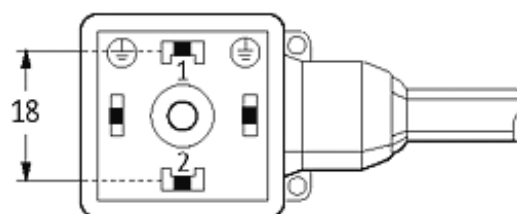

MSUD valve plug form A 18mm with cable

PUR 3x0.75 bk UL/CSA+drag chain 2m

Form A (18 mm)
24 V AC/DC with LED

Further cable lengths on request. Plastic housings with good resistance against chemicals and oils. The resistance to aggressive media should be individually tested for your application. Further details on request.

[Link to Product](#)

Illustration