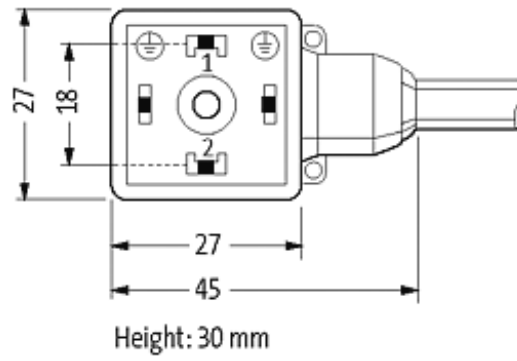

Product may differ from Image