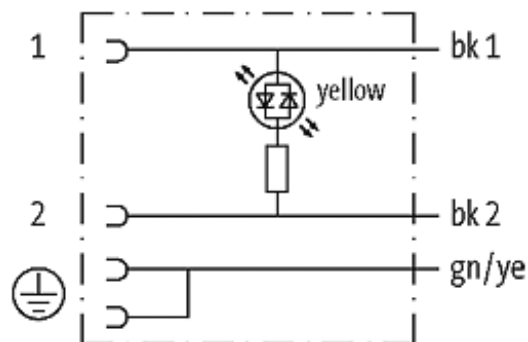

MSUD valve plug form A 18mm with cable

PUR 3x0.75 bk UL/CSA+drag chain 2m

Form A (18 mm)
24 V AC/DC with LED

Further cable lengths on request. Plastic housings with good resistance against chemicals and oils. The resistance to aggressive media should be individually tested for your application. Further details on request.

[Link to Product](#)

Illustration