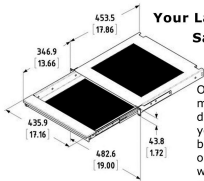

New Product Announcement

EX-6301B

Your Laptop Security Solution Safe and Accessible