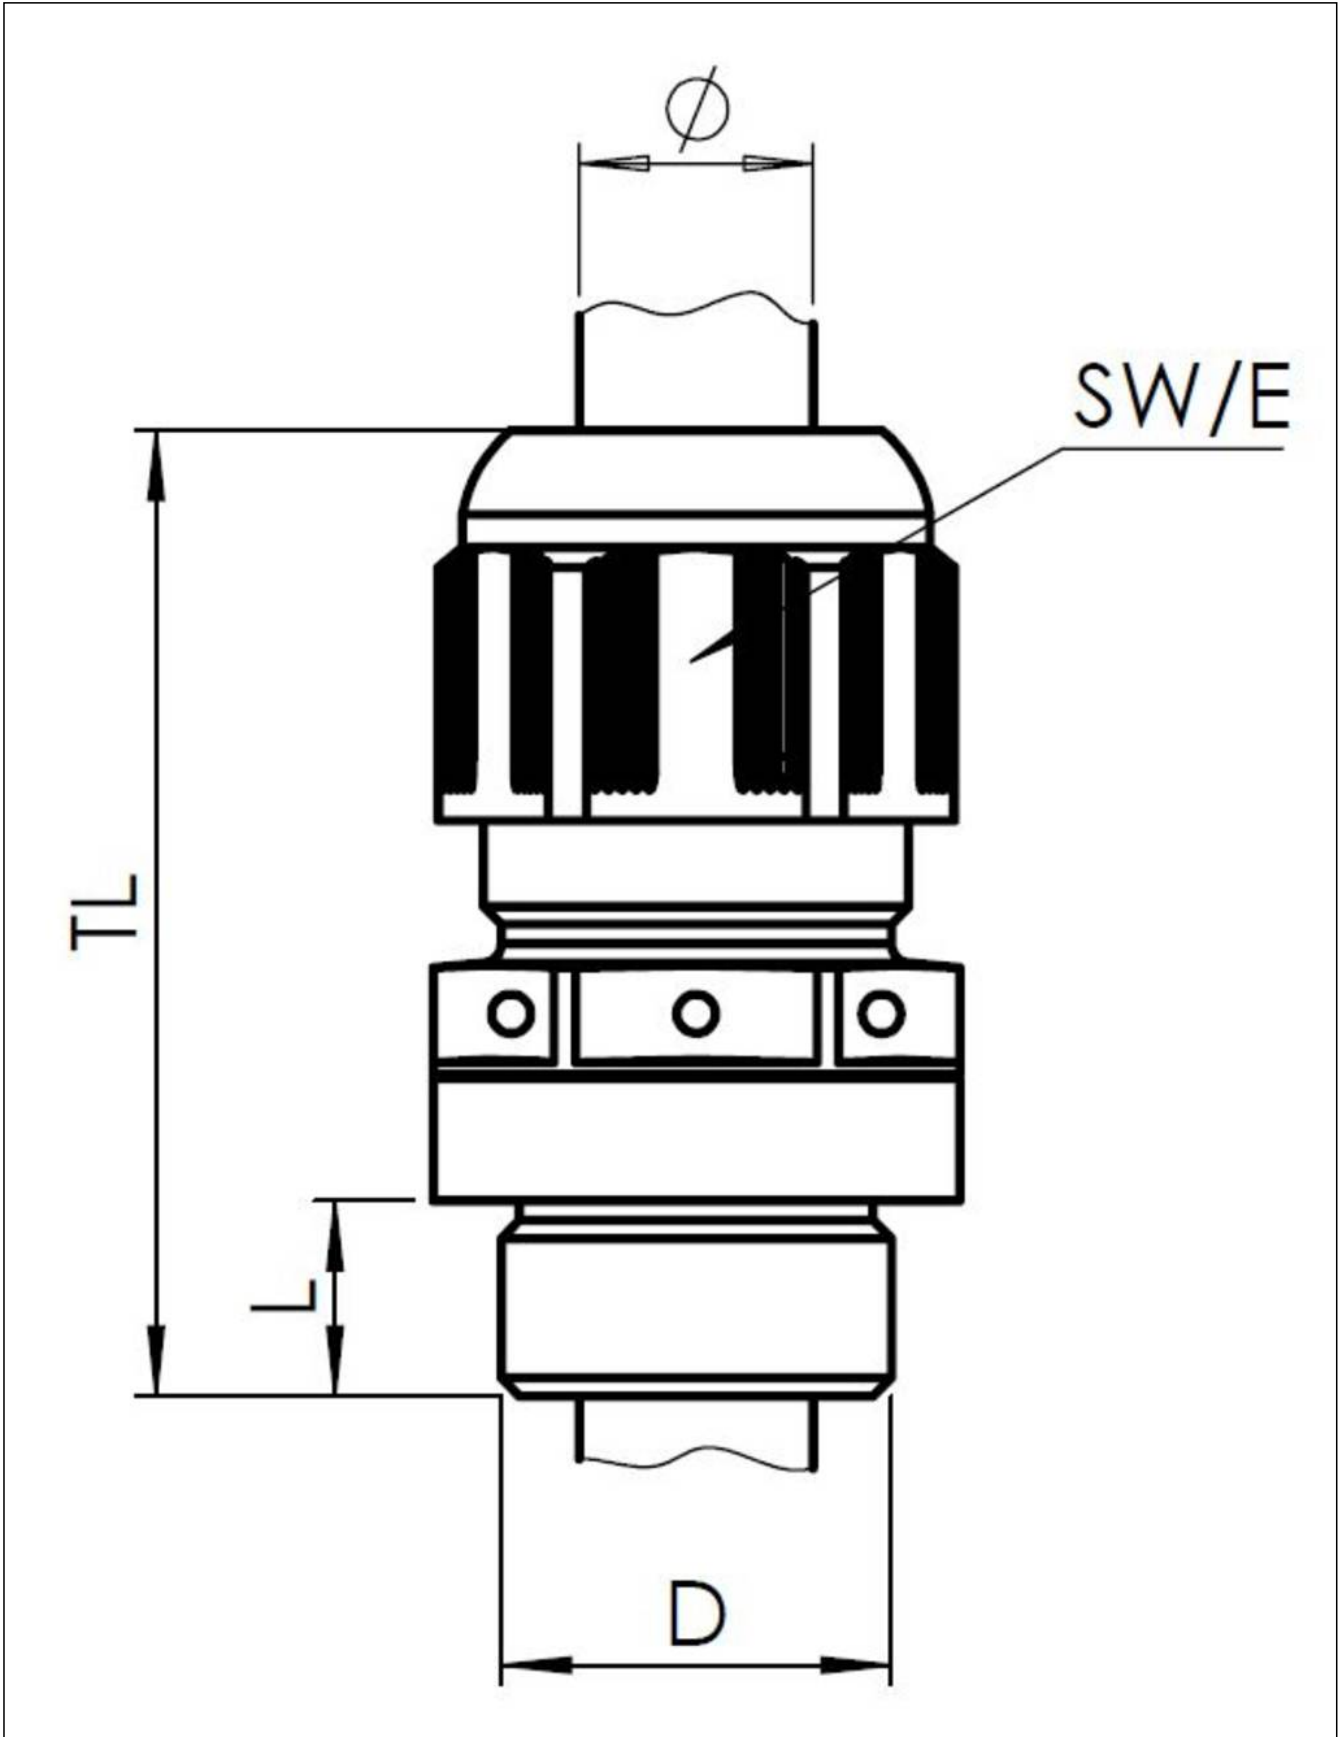

Your Contact:
WISKA Hoppmann GmbH
Kisdorfer Weg 28 · 24568 Kaltenkirchen · Germany
☎ +49-4191-508-0 · 📠 +49-4191-508-209
contact@wiska.de · www.wiska.com