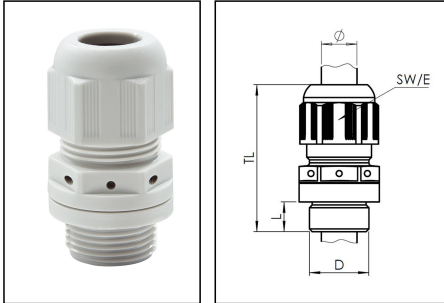

ESVG 32 LG

Pressure compensation cable gland, polyamide, RAL 7035, M32

Products may differ in size, colour and appearance to those shown. If you require further information or customisation, please contact us directly.

Material cable gland	Polyamide
Material membrane	ePTFE
Material sealing gasket	EPDM
Airflow at 70mbar	115 l/h
Temp. range min	-40 °C
Temp. range max	100 °C
Glow wire test	750 °C
Protection class	IP68 / IP69
Thread type	M
Ø Connection thread D	32
Lead	1,5
Length screw-in thread L	12 mm
Ø cable diameter min	13 mm
Ø cable diameter max	21 mm
Key width SW	36 mm
Collar diameter (E)	40 mm
Install. torques fitting	4 N m
Install. torques cap nut	4 N m
Total length TL	49 mm - 58 mm
Equipment	Incl. connection thread gasket
Product Color	RAL 7035
Order no. RAL 7035	10100801
Type	ESVG 32 LG
Packing unit	1
EAN number	4007685058148