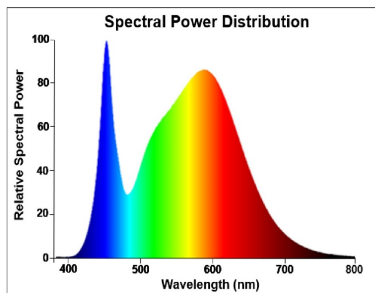

### Optical data

Luminous flux (lm)	1055
Luminous flux (Rated) (lm)	1055
Colour temperature (K)	4000
Light colour	Cool White
CRI (Ra)	80
Colour Variation Initial (SDCM)	SDCM6
Photobiological Risk Group	RG1
Lumen maintenance at end of nominal life (%)	70

## PHOTOMETRY