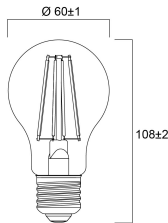

TECHNICAL DRAWINGS