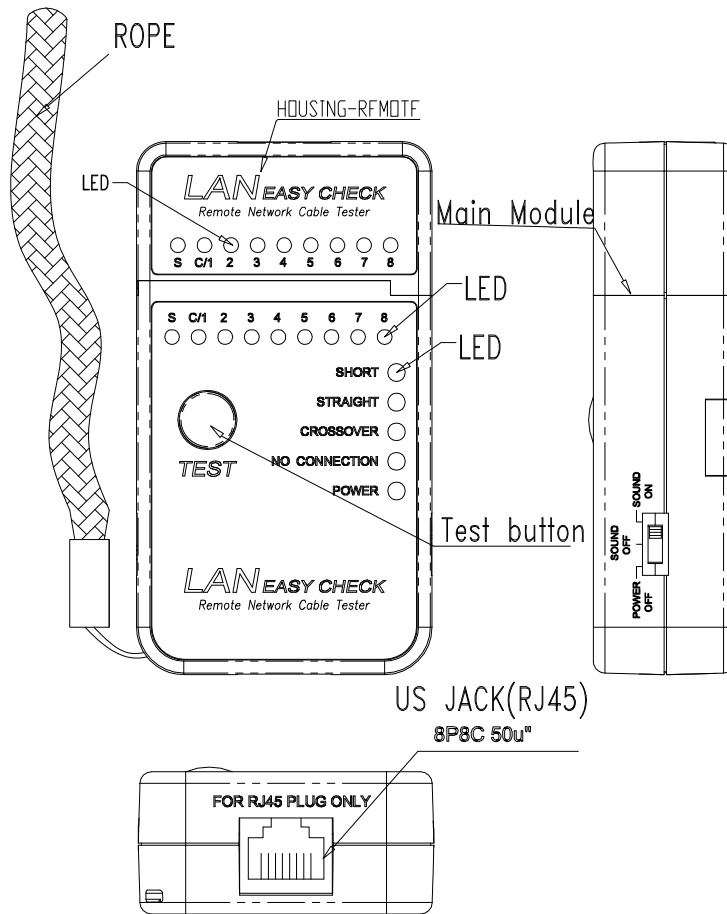

# FT-68MLT MINI LAN CABLE TESTER

## Specification:

SMALL SIZE LAN TESTER FOR RJ-45 CABLE, OPEN, SHORT, STRAIGHT AND CROSSOVER TEST FUNCTION. LED INDICATION, BEEP SOUND INDICATION. MANUAL/AUTO SELECT FUNCTION. SOUND SWITCH. POWER SAVING MODE.

**Power:** DC12V Battery.

**Length:** 3.5" (90+/-3mm)

**Weight:** 90g