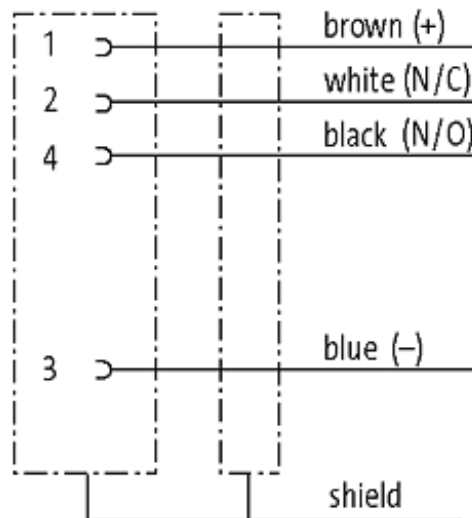

**M12 female receptacle shielded rear mount**

PUR-OB 4x0,34 shielded grey UL,CSA+drag chain 0,6m

Flange M12 female

4-pole, shielded

Rear mounting

Mounting nut

With open ended wires

Further cable lengths on request. The resistance to aggressive media should be individually tested for your application. Further details on request.

[Link to Product](#)**Illustration**

# Female

Product may differ from Image