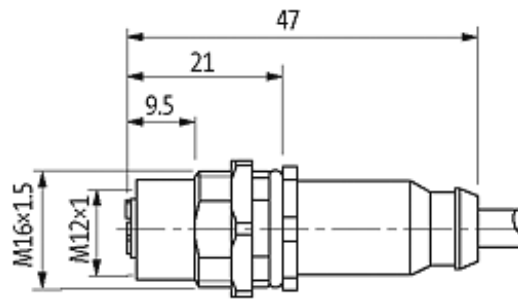

**M12 female receptacle shielded rear mount**

PUR-OB 4x0,34 shielded grey UL,CSA+drag chain 0,6m

Flange M12 female

4-pole, shielded

Rear mounting

Mounting nut

With open ended wires

Further cable lengths on request. The resistance to aggressive media should be individually tested for your application. Further details on request.

# Female

Product may differ from Image