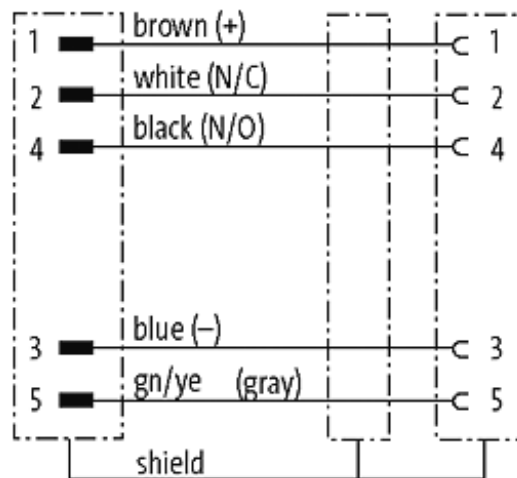

M12 MALE 0° / M12 FEMALE 0° SHIELDED

PUR 5X0.34 shielded bk UL/CSA, drag ch 3m

Male straight to female straight
M12 - M12, 5-pole
shielded

Plastic housings with good resistance against chemicals and oils. The resistance to aggressive media should be individually tested for your application. Further details on request. Further cable lengths on request.

[Link to Product](#)

Illustration

Male

Female

Product may differ from Image