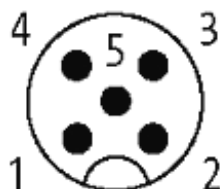

M12 MALE 0° / M12 FEMALE 0° SHIELDED

PUR 5X0.34 shielded bk UL/CSA, drag ch 3m

Male straight to female straight
M12 - M12, 5-pole
shielded

Plastic housings with good resistance against chemicals and oils. The resistance to aggressive media should be individually tested for your application. Further details on request. Further cable lengths on request.

[Link to Product](#)

Illustration

Male

Female

Product may differ from Image