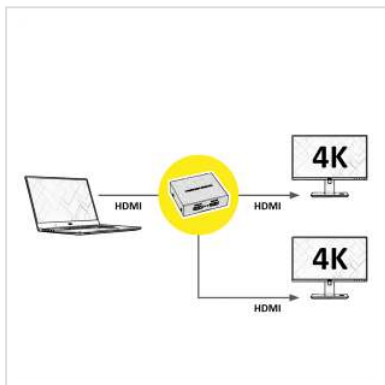

ROLINE HDMI Splitter, 2-port

Art.nr. 14.01.3555
Fabrikant ROLINE
Art.nr. fabrikant 14.01.3555
EAN (een stuk) 7611990152506

roline
Designed for Professionals

- Duplicates a HDMI video signal to two HDMI video signals
- Connectors: 1 HDMI Input (e.g. DVD-player), 2 HDMI outputs
- Supports 480i, 480p, 720i, 720p, 1080i, 1080p, 4096x2160 @30Hz
- Plug & play, easy to install and simple to operate
- No software installation required
- HDCP 1.3 compliant

Technische specificaties

| | |
|----------------|-------------------------------------|
| Producent | ROLINE |
| Produkt groep | Splitter en Selectoren |
| Produkt type | HDMI-Video-Splitter |
| Inhoud | splitter, power supply unit, manual |
| Interface | HDMI |
| Eingänge | 1 |
| Ausgänge | 2 |
| Ingang: Video | 1x HDMI Female |
| Uitgang Video | 2x HDMI Female |
| Max. Resolutie | 4096 x 2160, 1080P |