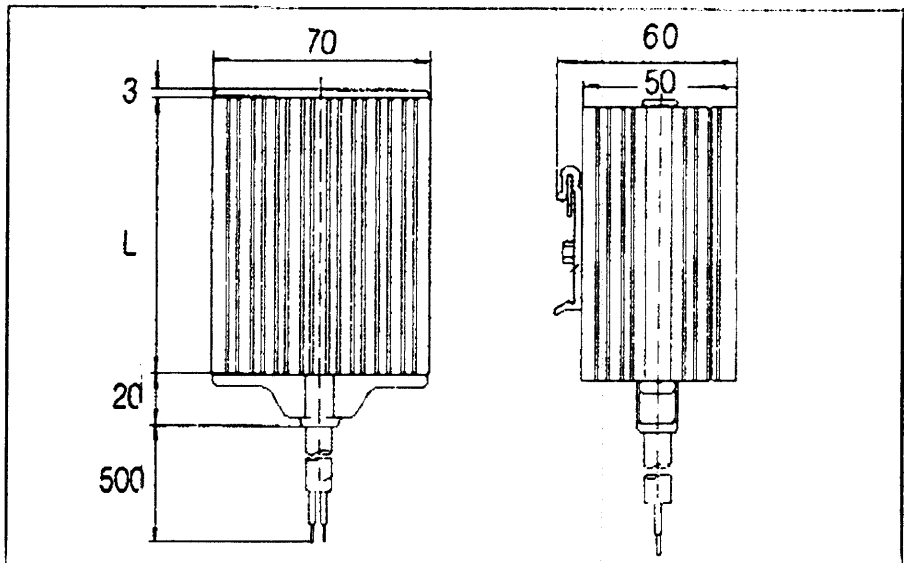

Heating capacities:
see table

Heating element:
PTC resistor
self-regulating

Radiator:
extruded aluminium profile
anodized

Protection class: II
Text voltage 4000 V

Protection type: IP 54

Connection cable:
2 x 0.75 mm² x 500 mm long
Silicon cable

Mounting:
Clip for 35 mm DIN rail
(EN 50022)

Approvals:
VDE 0700 IEC 335-1
(UL on request)

Areas of application:
Switch and control cabinets
Tool cabinets
Display panels
Personnel cabins
Automatic teller machines
Parking control systems

CE

The heaters are used in switch cabinets where condensation is to be prevented by the temperature may not fall below a minimum value

Determination of heating capacity for switch cabinets

$$P = A \times \Delta T \times k$$

P = Required heating capacity (W)

A = Complete free-standing or heat losing surface area of switch cabinet (m²)

ΔT = Temperature difference between the ambient temperature and the average desired internal temperature of the switch cabinet (in K)

k = Heat transmission coefficient
Lacquered sheet steel -- 5.5 W/m² K
Polyester -- 3.5 W/m² K

When used outside. Double the calculated heating capacity

Art. No.	Heating capacity*	I max	L	Weight
04000.0-00	15 W	0.5 A	65 mm	0.3 kg
04001.0-00	30 W	1.0 A	65 mm	0.3 kg
04003.0-00	45 W	1.0 A	65 mm	0.3 kg
04005.0-00	60 W	1.5 A	140 mm	0.5 kg
04006.0-00	75 W	1.8 A	140 mm	0.5 kg
04007.0-00	100 W	2.4 A	140 mm	0.5 kg
04008.0-00	150 W	4.5 A	220 mm	0.8 kg

*at room temperature 20°C

STEGO
Elektrotechnik GmbH

Robert-Bosch-Straße 51 · 74523 Schwäbisch Hall · Deutschland · Telefon National 0791-54091 · Teletax 0791-54095
P.O. Box 513 · 74505 Schwäbisch Hall · Germany · International Telephone No. +49 791 54091 · Teletax +49 791 54095