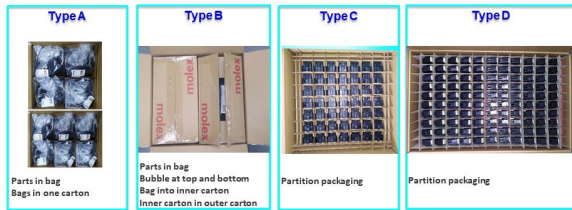

Product Change Notification (PCN)

PCN Number	509569	Date Issued	November 16, 2020
Reason for Change	Packaging Method/Quantity Changing		
Change Type Description	This letter is to inform you that the part(s) referenced in this notice will undergo packaging specification changes that may include a new Delivery unit, packaging size, changes to the label or packaging material. No changes will be made to the product as a result of this change.		
Reason for Short Notice	Special Request		
Assessment of Change	Drop test approved		
Internal Molex Qualification Date	February 25, 2021		
Sample Availability Date (Changed Part)	February 25, 2021		
Planned Implementation Date	March 01, 2021		

RELEASED

Before Change

After Change

■ Product package review – Before change