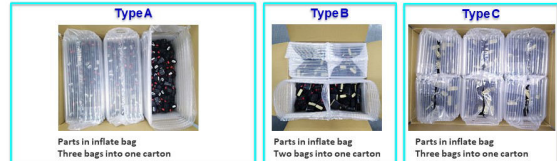

- Product Impact: no impact to fit, form or function.
- Part Number Impact: see attached impacted parts list (Note : all new PNs created between Oct 2020 and implementation date will have the DU changes as well)
- Qualification Reports and samples available upon request after the date shown above