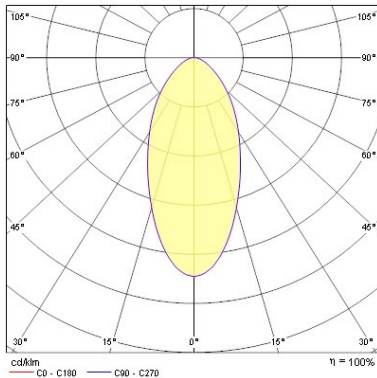

Myriad V - Housing only

MYRIAD HOUSING 4000K EM
2050664

ETIM Class	EC001744
Warranty	5 years

Optical data

Fixture luminous flux (lm)	1093
Luminaire efficacy (lm/W)	70
LOR (%)	100
Colour temperature (K)	4000
Light colour	Neutral White
CRI (Ra)	90
Adjustable chromaticity	N
Beam Angle (°)	30
Distribution type	Symmetric

Electrical data

Total power consumption (W)	12
Electrical protection	Class II
Control gear type	Electronic ballast
Control gear mounting	Integral
Transformer required	Yes
Dimming method	N/A
Drive current (mA)	250
Energy Efficiency Class (A->G) of contained light source	E
Nominal Frequency (Hz)	50/60Hz

Physical data

IP rating	IP20
IK rating	IK02
Nominal Product Length (mm)	76
Nominal Product Width (mm)	76
Nominal Product Height (mm)	72
Nominal Product Diameter (mm)	76
Cutout Dimensions (W x L in mm or Diameter in mm)	75
Weight (kg)	1.37
Recessed Depth (mm)	72

Packaging

Single packaging type	Carton
Product EAN number	5025768506644
Packaging single length / height (cm)	27.5
Packaging single width (cm)	25.0
Packaging single depth (cm)	12.5
Units per outer package	1
Packaging outer length / height (cm)	27.5
Packaging outer width (cm)	25.0
Packaging outer depth (cm)	12.5

Myriad V - Housing only MYRIAD HOUSING 4000K EM 2050664

PHOTOMETRY

TECHNICAL DRAWINGS