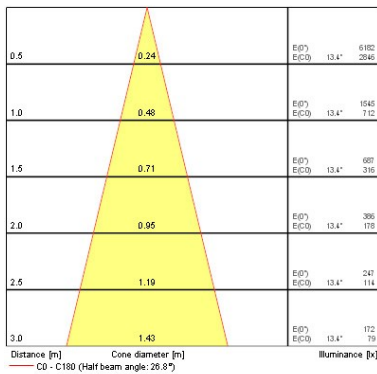

Myriad V - Housing only

MYRIAD HOUSING 4000K EM
2050664

ETIM Class	EC001744
Warranty	5 years

Optical data

Fixture luminous flux (lm)	1093
Luminaire efficacy (lm/W)	70
LOR (%)	100
Colour temperature (K)	4000
Light colour	Neutral White
CRI (Ra)	90
Adjustable chromaticity	N
Beam Angle (°)	30
Distribution type	Symmetric

Electrical data

Total power consumption (W)	12
Electrical protection	Class II
Control gear type	Electronic ballast
Control gear mounting	Integral
Transformer required	Yes
Dimming method	N/A
Drive current (mA)	250
Energy Efficiency Class (A->G) of contained light source	E
Nominal Frequency (Hz)	50/60Hz

Physical data

IP rating	IP20
IK rating	IK02
Nominal Product Length (mm)	76
Nominal Product Width (mm)	76
Nominal Product Height (mm)	72
Nominal Product Diameter (mm)	76
Cutout Dimensions (W x L in mm or Diameter in mm)	75
Weight (kg)	1.37
Recessed Depth (mm)	72

Packaging

Single packaging type	Carton
Product EAN number	5025768506644
Packaging single length / height (cm)	27.5
Packaging single width (cm)	25.0
Packaging single depth (cm)	12.5
Units per outer package	1
Packaging outer length / height (cm)	27.5
Packaging outer width (cm)	25.0
Packaging outer depth (cm)	12.5

Myriad V - Housing only MYRIAD HOUSING 4000K EM 2050664

PHOTOMETRY

TECHNICAL DRAWINGS