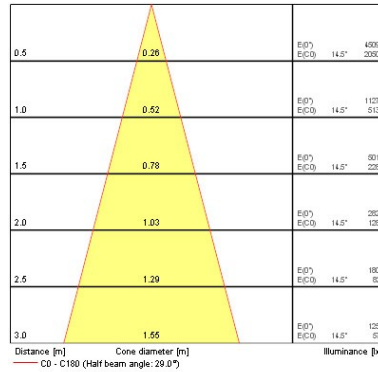

Myriad V - Housing only

MYRIAD HOUSING 4000K EM
2050664

ETIM Class	EC001744
Warranty	5 years

Optical data

Fixture luminous flux (lm)	1093
Luminaire efficacy (lm/W)	70
LOR (%)	100
Colour temperature (K)	4000
Light colour	Neutral White
CRI (Ra)	90
Adjustable chromaticity	N
Beam Angle (°)	30
Distribution type	Symmetric

Electrical data

Total power consumption (W)	12
Electrical protection	Class II
Control gear type	Electronic ballast
Control gear mounting	Integral
Transformer required	Yes
Dimming method	N/A
Drive current (mA)	250
Energy Efficiency Class (A->G) of contained light source	E
Nominal Frequency (Hz)	50/60Hz

Physical data

IP rating	IP20
IK rating	IK02
Nominal Product Length (mm)	76
Nominal Product Width (mm)	76
Nominal Product Height (mm)	72
Nominal Product Diameter (mm)	76
Cutout Dimensions (W x L in mm or Diameter in mm)	75
Weight (kg)	1.37
Recessed Depth (mm)	72

Packaging

Single packaging type	Carton
Product EAN number	5025768506644
Packaging single length / height (cm)	27.5
Packaging single width (cm)	25.0
Packaging single depth (cm)	12.5
Units per outer package	1
Packaging outer length / height (cm)	27.5
Packaging outer width (cm)	25.0
Packaging outer depth (cm)	12.5

Myriad V - Housing only MYRIAD HOUSING 4000K EM 2050664

PHOTOMETRY

TECHNICAL DRAWINGS