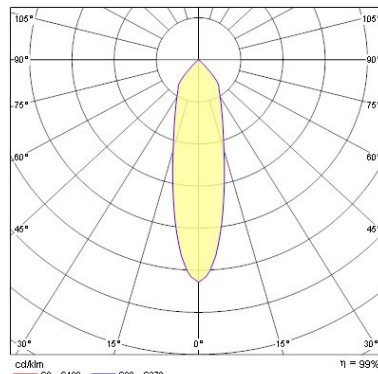

Myriad V - Housing only

MYRIAD HOUSING 4000K EM
2050664

ETIM Class	EC001744
Warranty	5 years

Optical data

Fixture luminous flux (lm)	1093
Luminaire efficacy (lm/W)	70
LOR (%)	100
Colour temperature (K)	4000
Light colour	Neutral White
CRI (Ra)	90
Adjustable chromaticity	N
Beam Angle (°)	30
Distribution type	Symmetric

Electrical data

Total power consumption (W)	12
Electrical protection	Class II
Control gear type	Electronic ballast
Control gear mounting	Integral
Transformer required	Yes
Dimming method	N/A
Drive current (mA)	250
Energy Efficiency Class (A->G) of contained light source	E
Nominal Frequency (Hz)	50/60Hz

Physical data

IP rating	IP20
IK rating	IK02
Nominal Product Length (mm)	76
Nominal Product Width (mm)	76
Nominal Product Height (mm)	72
Nominal Product Diameter (mm)	76
Cutout Dimensions (W x L in mm or Diameter in mm)	75
Weight (kg)	1.37
Recessed Depth (mm)	72

Packaging

Single packaging type	Carton
Product EAN number	5025768506644
Packaging single length / height (cm)	27.5
Packaging single width (cm)	25.0
Packaging single depth (cm)	12.5
Units per outer package	1
Packaging outer length / height (cm)	27.5
Packaging outer width (cm)	25.0
Packaging outer depth (cm)	12.5

Myriad V - Housing only MYRIAD HOUSING 4000K EM 2050664

PHOTOMETRY

TECHNICAL DRAWINGS