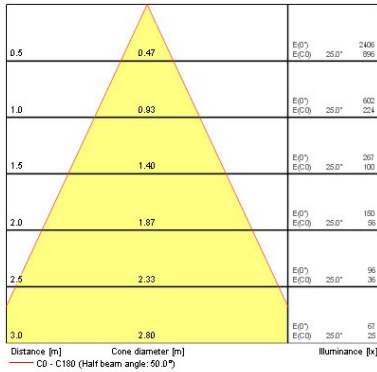

Myriad V - Housing only

MYRIAD HOUSING 4000K EM
2050664

ETIM Class	EC001744
Warranty	5 years

Optical data

Fixture luminous flux (lm)	1093
Luminaire efficacy (lm/W)	70
LOR (%)	100
Colour temperature (K)	4000
Light colour	Neutral White
CRI (Ra)	90
Adjustable chromaticity	N
Beam Angle (°)	30
Distribution type	Symmetric

Electrical data

Total power consumption (W)	12
Electrical protection	Class II
Control gear type	Electronic ballast
Control gear mounting	Integral
Transformer required	Yes
Dimming method	N/A
Drive current (mA)	250
Energy Efficiency Class (A->G) of contained light source	E
Nominal Frequency (Hz)	50/60Hz

Physical data

IP rating	IP20
IK rating	IK02
Nominal Product Length (mm)	76
Nominal Product Width (mm)	76
Nominal Product Height (mm)	72
Nominal Product Diameter (mm)	76
Cutout Dimensions (W x L in mm or Diameter in mm)	75
Weight (kg)	1.37
Recessed Depth (mm)	72

Packaging

Single packaging type	Carton
Product EAN number	5025768506644
Packaging single length / height (cm)	27.5
Packaging single width (cm)	25.0
Packaging single depth (cm)	12.5
Units per outer package	1
Packaging outer length / height (cm)	27.5
Packaging outer width (cm)	25.0
Packaging outer depth (cm)	12.5

Myriad V - Housing only MYRIAD HOUSING 4000K EM 2050664

PHOTOMETRY

TECHNICAL DRAWINGS