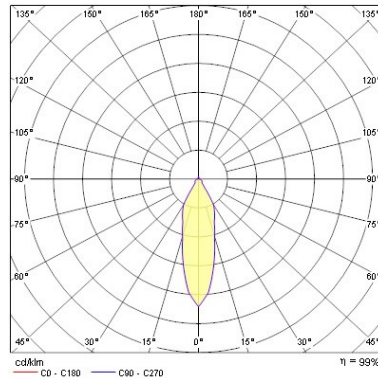

Myriad V - Housing only

MYRIAD HOUSING 4000K EM
2050664

ETIM Class	EC001744
Warranty	5 years

Optical data

Fixture luminous flux (lm)	1093
Luminaire efficacy (lm/W)	70
LOR (%)	100
Colour temperature (K)	4000
Light colour	Neutral White
CRI (Ra)	90
Adjustable chromaticity	N
Beam Angle (°)	30
Distribution type	Symmetric

Electrical data

Total power consumption (W)	12
Electrical protection	Class II
Control gear type	Electronic ballast
Control gear mounting	Integral
Transformer required	Yes
Dimming method	N/A
Drive current (mA)	250
Energy Efficiency Class (A->G) of contained light source	E
Nominal Frequency (Hz)	50/60Hz

Physical data

IP rating	IP20
IK rating	IK02
Nominal Product Length (mm)	76
Nominal Product Width (mm)	76
Nominal Product Height (mm)	72
Nominal Product Diameter (mm)	76
Cutout Dimensions (W x L in mm or Diameter in mm)	75
Weight (kg)	1.37
Recessed Depth (mm)	72

Packaging

Single packaging type	Carton
Product EAN number	5025768506644
Packaging single length / height (cm)	27.5
Packaging single width (cm)	25.0
Packaging single depth (cm)	12.5
Units per outer package	1
Packaging outer length / height (cm)	27.5
Packaging outer width (cm)	25.0
Packaging outer depth (cm)	12.5

Myriad V - Housing only MYRIAD HOUSING 4000K EM 2050664

PHOTOMETRY

TECHNICAL DRAWINGS