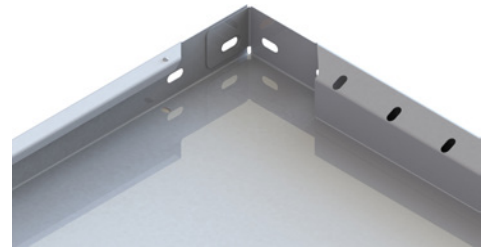

Additional shelf for plug-in rack, carrying capacity 100 kg

Length: 750 mm

Execution:

- With a 50 mm perforation grid to accommodate accessories
- Edge height 40 mm
- Incl. shelf holders

Art. no.	50167 188
Brand	META
Manufacturer Part Number	20074399
Colour	Light grey RAL 7035
Made in	Germany
Gross Weight	2.631 kg
Product Group	508