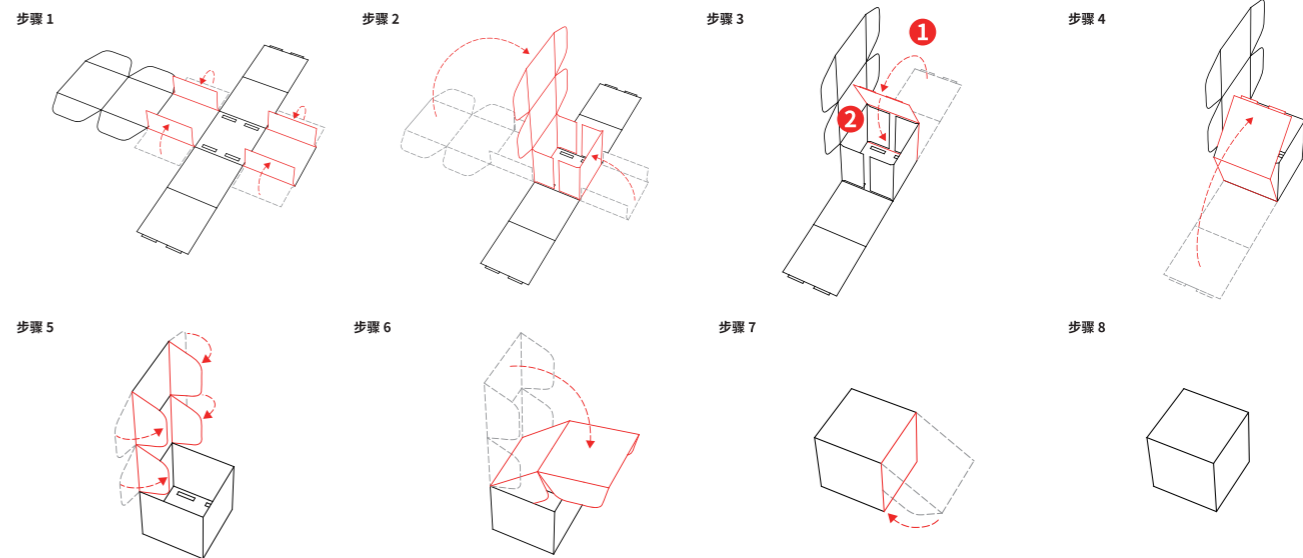

货物盒

- ① 货物盒-橙子
- ② 货物盒-菠萝
- ③ 货物盒-梨
- ④ 货物盒-草莓
- ⑤ 货物盒-可乐
- ⑥ 货物盒-咖啡
- ⑦ 货物盒-矿泉水
- ⑧ 货物盒-牛奶

货架

地图

垃圾桶

- ① 可回收垃圾桶
- ② 有害垃圾桶
- ③ 湿垃圾桶
- ④ 干垃圾桶

卡片

组装说明:

货物盒

货架

垃圾桶

Introduction

This kit is for the use of Magician Lite robotic arm and contains a wealth of accessories, such as goods boxes, goods models, garbage cards, shelf, and map. Inspired by AI smart life, this kit showcases experimental cases such as automated goods entering warehouse, automated restocking in supermarkets, smart shopping assistant and garbage classification. In the process of completing these experiments, students can learn about OCR text recognition, image recognition, voice recognition, face recognition, among other technologies, obtaining a basic understanding of artificial intelligence and its application in real life and work while exploring more ideas.