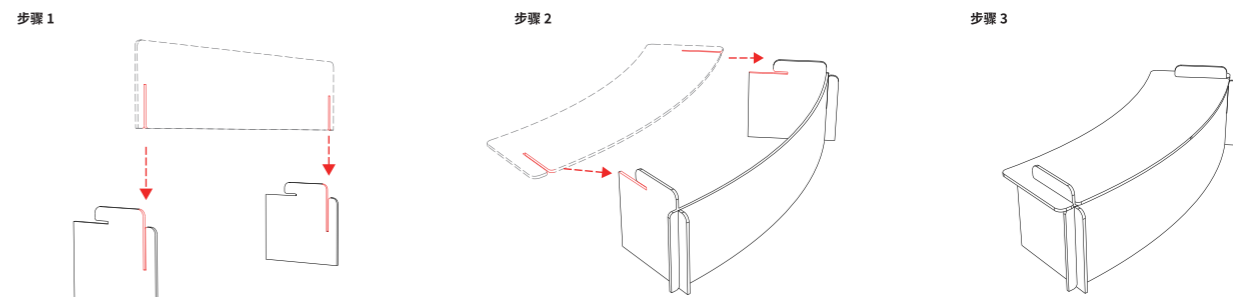

货物盒

- ① 货物盒-橙子
- ② 货物盒-菠萝
- ③ 货物盒-梨
- ④ 货物盒-草莓
- ⑤ 货物盒-可乐
- ⑥ 货物盒-咖啡
- ⑦ 货物盒-矿泉水
- ⑧ 货物盒-牛奶

货架

地图

垃圾桶

- ① 可回收垃圾桶
- ② 有害垃圾桶
- ③ 湿垃圾桶
- ④ 干垃圾桶

卡片

组装说明:

货物盒

货架

垃圾桶

Introduction

This kit is for the use of Magician Lite robotic arm and contains a wealth of accessories, such as goods boxes, goods models, garbage cards, shelf, and map. Inspired by AI smart life, this kit showcases experimental cases such as automated goods entering warehouse, automated restocking in supermarkets, smart shopping assistant and garbage classification. In the process of completing these experiments, students can learn about OCR text recognition, image recognition, voice recognition, face recognition, among other technologies, obtaining a basic understanding of artificial intelligence and its application in real life and work while exploring more ideas.