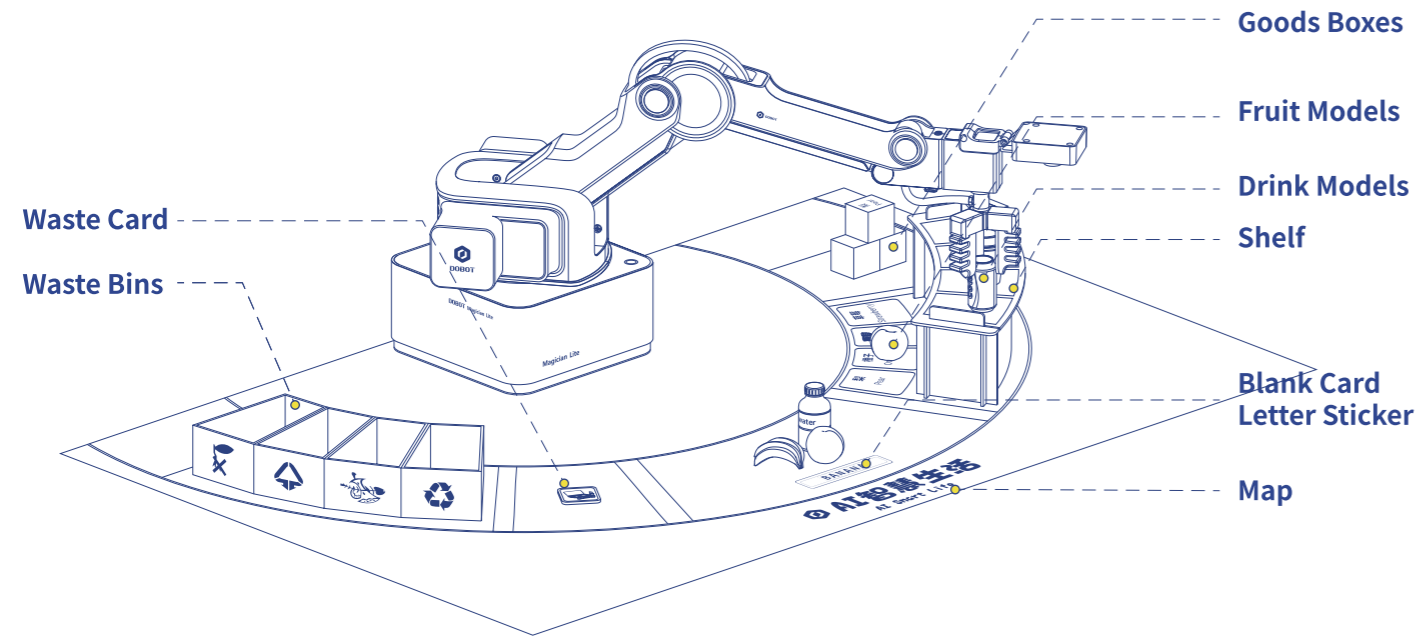

货物盒

- ① 货物盒-橙子
- ② 货物盒-菠萝
- ③ 货物盒-梨
- ④ 货物盒-草莓
- ⑤ 货物盒-可乐
- ⑥ 货物盒-咖啡
- ⑦ 货物盒-矿泉水
- ⑧ 货物盒-牛奶

货架

地图

垃圾桶

- ① 可回收垃圾桶
- ② 有害垃圾桶
- ③ 湿垃圾桶
- ④ 干垃圾桶

卡片

组装说明:

货物盒

货架

垃圾桶

Introduction

This kit is for the use of Magician Lite robotic arm and contains a wealth of accessories, such as goods boxes, goods models, garbage cards, shelf, and map. Inspired by AI smart life, this kit showcases experimental cases such as automated goods entering warehouse, automated restocking in supermarkets, smart shopping assistant and garbage classification. In the process of completing these experiments, students can learn about OCR text recognition, image recognition, voice recognition, face recognition, among other technologies, obtaining a basic understanding of artificial intelligence and its application in real life and work while exploring more ideas.

*Note that only main accessories are listed above. To check *Experiment Instruction Guides*, please open the software DobotScratch and go to Tutorial Center>Dobot Magician Lite.

Drink Models

Fruit Models

*Images are for reference only, please subject to actual product.

Vegetable Models

*Images are for reference only, please subject to actual product.

Goods Boxes

- ①Box-Orange ⑤Box-Cola
- ②Box-Pineapple ⑥Box-Coffee
- ③Box-Pear ⑦Box-Water
- ④Box-Strawberry ⑧Box-Milk