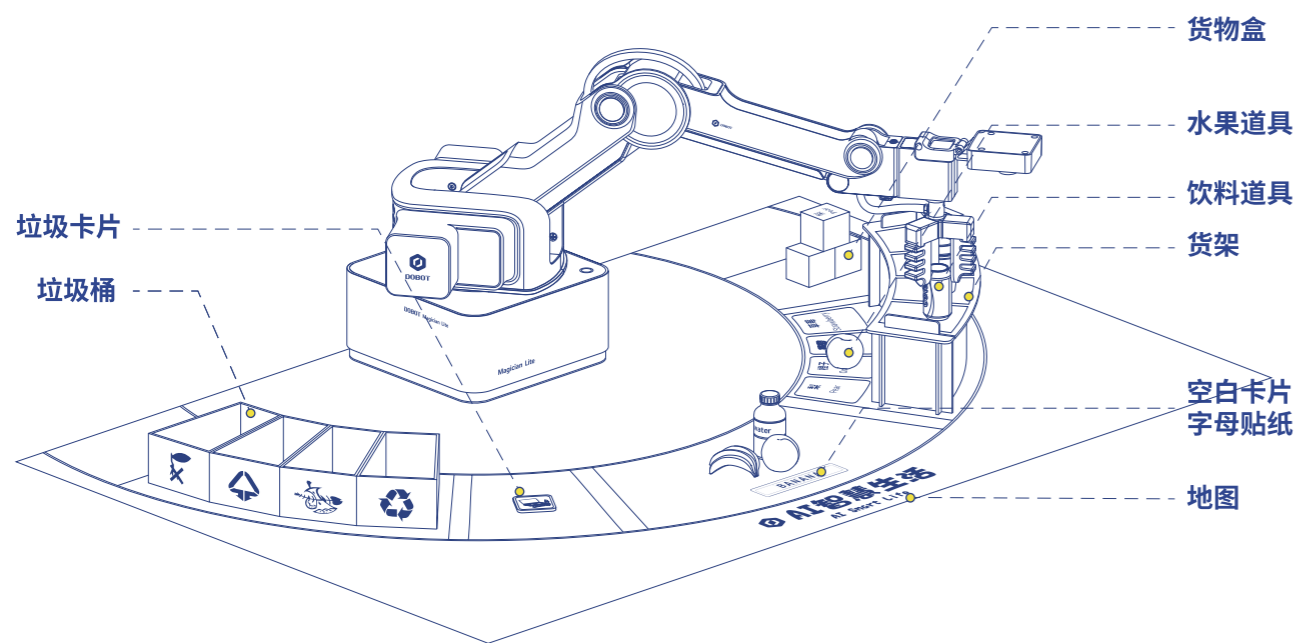

配件包简介

本套件适用于Magician Lite机械臂, 包含丰富的配件, 如商品箱子、商品模型、垃圾卡片、货架、地图等。本套件以AI智慧生活为主题, 展示了超市中商品入库、超市自动补货、智能售货员、垃圾分类等实验案例。在完成实验的过程中, 学生可以了解OCR文字识别、图像识别、语音识别、人脸识别等技术, 建立对人工智能及其在实际生活、工作中应用的初步认识, 同时探索更多创意。

*备注: 以上仅列举主要配件, 实验指导书请打开软件DobotScratch>教程中心>Dobot Magician Lite查看。

货物盒

货架

垃圾桶

Introduction

This kit is for the use of Magician Lite robotic arm and contains a wealth of accessories, such as goods boxes, goods models, garbage cards, shelf, and map. Inspired by AI smart life, this kit showcases experimental cases such as automated goods entering warehouse, automated restocking in supermarkets, smart shopping assistant and garbage classification. In the process of completing these experiments, students can learn about OCR text recognition, image recognition, voice recognition, face recognition, among other technologies, obtaining a basic understanding of artificial intelligence and its application in real life and work while exploring more ideas.