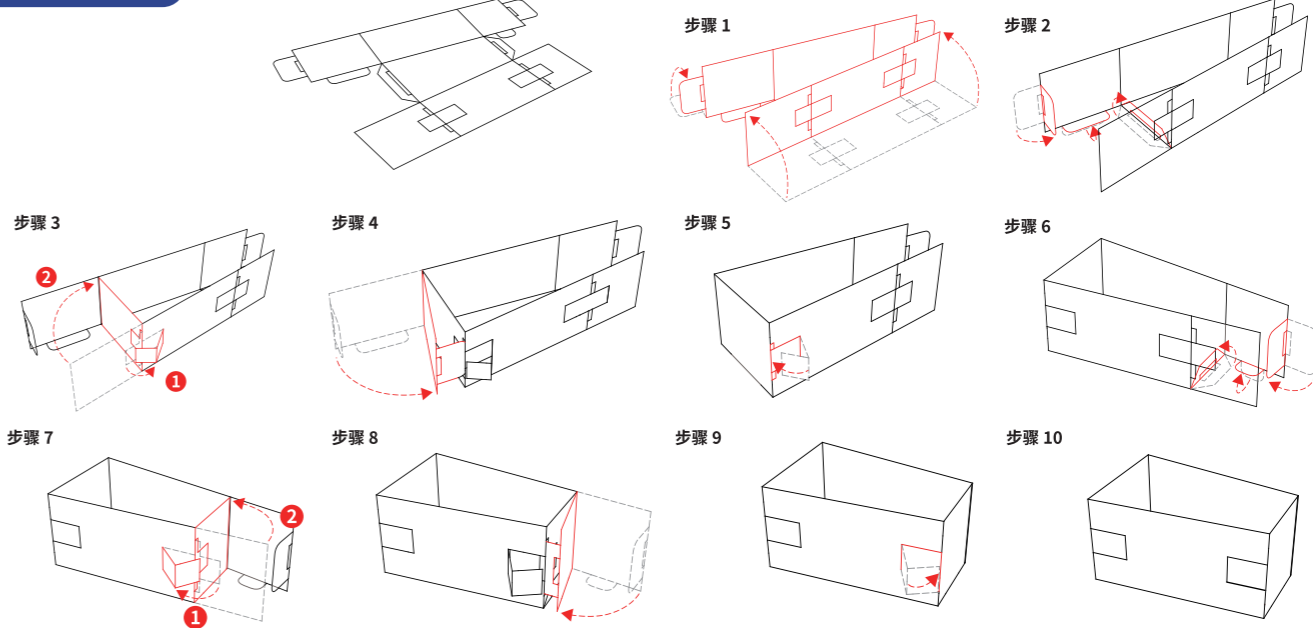

货物盒

- ① 货物盒-橙子
- ② 货物盒-菠萝
- ③ 货物盒-梨
- ④ 货物盒-草莓
- ⑤ 货物盒-可乐
- ⑥ 货物盒-咖啡
- ⑦ 货物盒-矿泉水
- ⑧ 货物盒-牛奶

货架

地图

垃圾桶

- ① 可回收垃圾桶
- ② 有害垃圾桶
- ③ 湿垃圾桶
- ④ 干垃圾桶

卡片

组装说明:

货物盒

货架

垃圾桶

Introduction

This kit is for the use of Magician Lite robotic arm and contains a wealth of accessories, such as goods boxes, goods models, garbage cards, shelf, and map. Inspired by AI smart life, this kit showcases experimental cases such as automated goods entering warehouse, automated restocking in supermarkets, smart shopping assistant and garbage classification. In the process of completing these experiments, students can learn about OCR text recognition, image recognition, voice recognition, face recognition, among other technologies, obtaining a basic understanding of artificial intelligence and its application in real life and work while exploring more ideas.