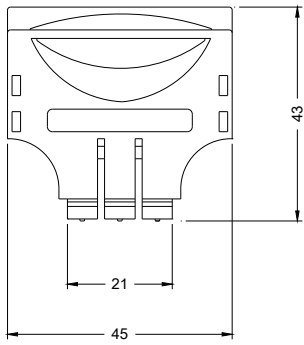

CABLE CONNECTOR, FOR CIRCUIT-BREAKER SIZE S00 WITH SCREW TERMINAL (MULTI-UNIT PACKING)

Further information

Information- and Downloadcenter (Catalogs, Brochures,...)

<http://www.siemens.com/industrial-controls/catalogs>

<http://support.automation.siemens.com/WW/view/en/3RV19175C/all>

Image database (product images, 2D dimension drawings, 3D models, device circuit diagrams, EPLAN macros, ...)

<http://www.automation.siemens.com/bilddb/index.aspx?attID9=3RV19175C&lang=en>