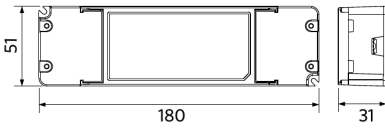

LEDPanelRc-S5
Driver Dim