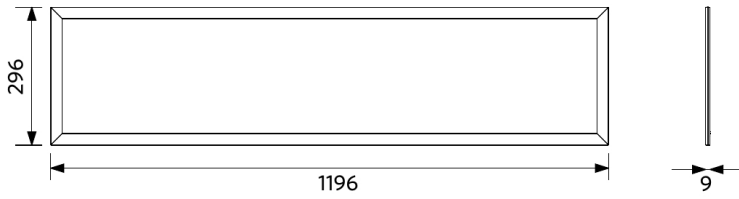

E

F

G

F

30
kWh/1000h

2019/2015

Dimensional Drawing (mm)

LEDPanelRc-S5 Re295