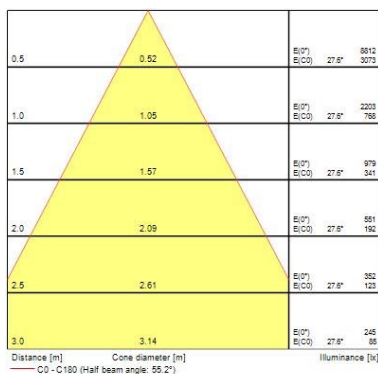

Beacon LED

BEACON 93CRI 3K WIDE BEAM L3 TRAILING EDGE WHITE
2059629

Lifespan L70 B10	72000
Lifespan L80 B50	72000
Lifespan L80 B20	72000
Lifespan L80 B10	72000
Lifespan L90 B50	43000
Lifespan L90 B20	36000
Lifespan L90 B10	33000

Physical data

Housing colour	White
IP rating	IP20
IK rating	IK02
Nominal Product Width (mm)	130
Nominal Product Height (mm)	190
Nominal Product Diameter (mm)	80
Weight (kg)	0.7

Packaging

Single packaging type	Carton
Product EAN number	5025768596294
Packaging single length / height (cm)	16.0
Packaging single width (cm)	17.6
Packaging single depth (cm)	18.2
DUN14 (outer)	05025768596294
Units per outer package	1
Packaging outer length / height (cm)	16.0
Packaging outer width (cm)	17.6
Packaging outer depth (cm)	18.2

PHOTOMETRY

TECHNICAL DRAWINGS