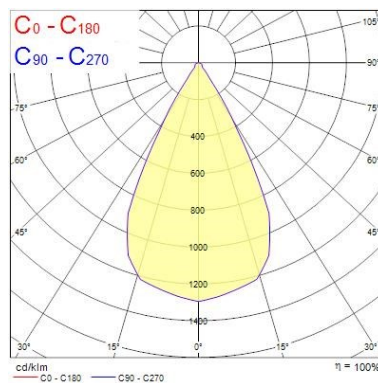

Beacon LED

BEACON 93CRI 3K WIDE BEAM L3 TRAILING EDGE WHITE
2059629

Lifespan L70 B10	72000
Lifespan L80 B50	72000
Lifespan L80 B20	72000
Lifespan L80 B10	72000
Lifespan L90 B50	43000
Lifespan L90 B20	36000
Lifespan L90 B10	33000

Physical data

Housing colour	White
IP rating	IP20
IK rating	IK02
Nominal Product Width (mm)	130
Nominal Product Height (mm)	190
Nominal Product Diameter (mm)	80
Weight (kg)	0.7

Packaging

Single packaging type	Carton
Product EAN number	5025768596294
Packaging single length / height (cm)	16.0
Packaging single width (cm)	17.6
Packaging single depth (cm)	18.2
DUN14 (outer)	05025768596294
Units per outer package	1
Packaging outer length / height (cm)	16.0
Packaging outer width (cm)	17.6
Packaging outer depth (cm)	18.2

PHOTOMETRY

TECHNICAL DRAWINGS