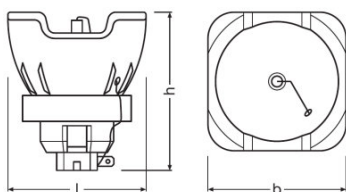

#### Dimensions & weight

---

Diameter	65.0 mm
Length	71.0 mm
Arc length	1.3 mm