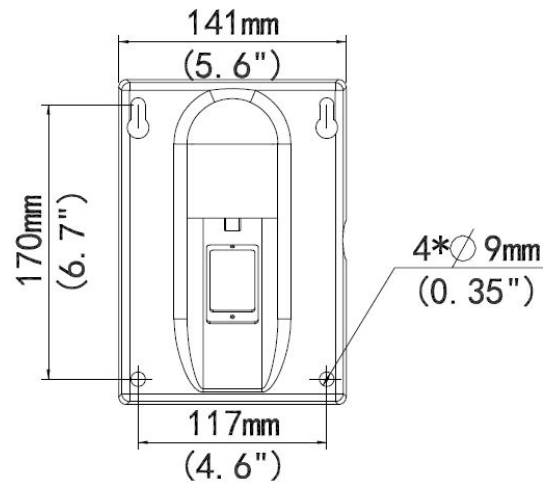

Zubehör

Art.-Nr.	Name
159695	ALLNET IP Kamera PTZ / Outdoor / 2MP / IR / 22x opt. Zoom / 54° / "ALL-CAM2498-LEP"
159720	ALLNET IP Kamera zbh. Polemount/Masthalter for ALL-CAM2498-LEP
159716	ALLNET IP Kamera zbh. Junctionbox/Montagebox for ALL-CAM2498-LEP
159721	ALLNET IP Kamera zbh. Cornermount/Deckenhalter Eckadapter for ALL-CAM2498-LEP
146999	ALLNET PoE USV Backup - USV für Kameras, Accesspoints ALL90011PoE