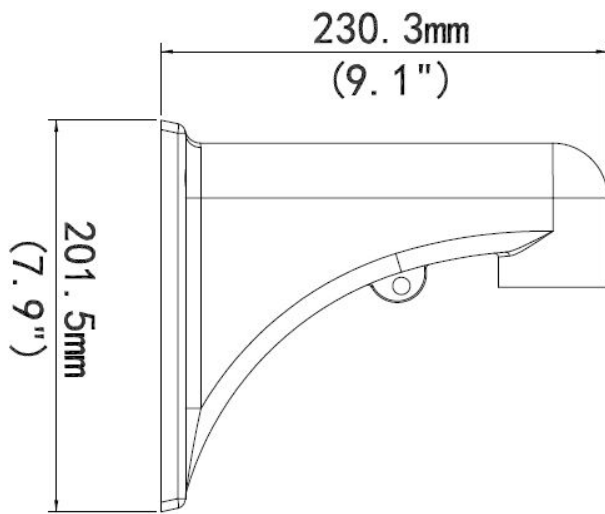

Zubehör

Art.-Nr.	Name
159695	ALLNET IP Kamera PTZ / Outdoor / 2MP / IR / 22x opt. Zoom / 54° / "ALL-CAM2498-LEP"
159720	ALLNET IP Kamera zbh. Polemount/Masthalter for ALL-CAM2498-LEP
159716	ALLNET IP Kamera zbh. Junctionbox/Montagebox for ALL-CAM2498-LEP
159721	ALLNET IP Kamera zbh. Cornermount/Deckenhalter Eckadapter for ALL-CAM2498-LEP
146999	ALLNET PoE USV Backup - USV für Kameras, Accesspoints ALL90011PoE