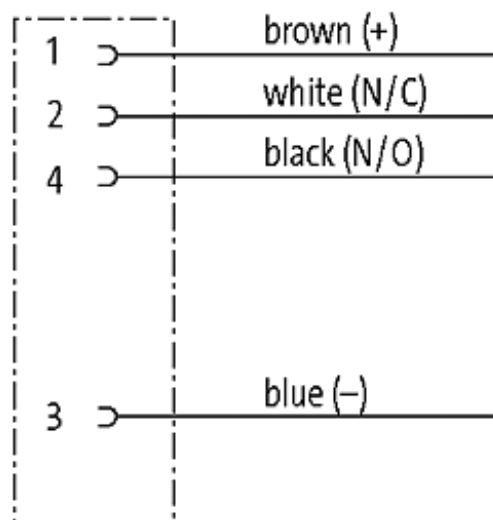

M8 female 90° snap-in with cable

PUR 4x0.25 bk UL/CSA+drag chain 2m

M8
Female 90°
4-pole
Snap In

Plastic housings with good resistance against chemicals and oils. The resistance to aggressive media should be individually tested for your application. Further details on request.

[Link to Product](#)**Illustration**

Female

Product may differ from Image