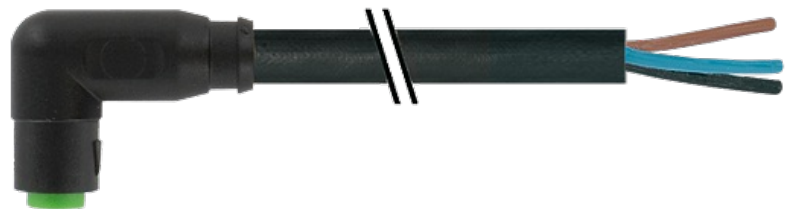

M8 female 90° snap-in with cable

PUR 4x0.25 bk UL/CSA+drag chain 2m

M8
Female 90°
4-pole
Snap In

Plastic housings with good resistance against chemicals and oils. The resistance to aggressive media should be individually tested for your application. Further details on request.

[Link to Product](#)**Illustration**

Female

Product may differ from Image