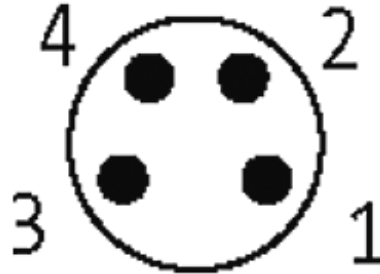

M8 female 90° snap-in with cable

PUR 4x0.25 bk UL/CSA+drag chain 2m

M8
Female 90°
4-pole
Snap In

Plastic housings with good resistance against chemicals and oils. The resistance to aggressive media should be individually tested for your application. Further details on request.

[Link to Product](#)**Illustration**

Female

Product may differ from Image