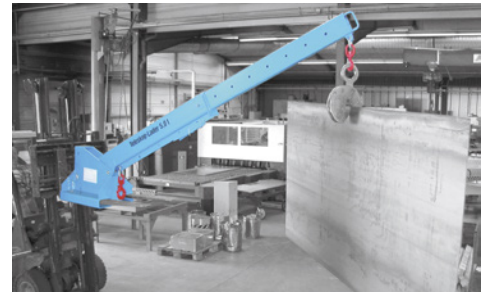

## Telescopic load arm

Adjustable incline

### Application:

Extends the range of the forklift truck.

<b>Art. no.</b>	<b>50262 239</b>
<b>Min./max. load-carrying capacity</b>	950-5000 kg
<b>Design</b>	Telescopic
<b>Boom tilt</b>	Adjustable
<b>Min. length</b>	695 mm
<b>Max. length</b>	3690 mm
<b>Width</b>	550 mm
<b>Height</b>	600 mm
<b>Fork, internal distance</b>	166 mm
<b>Internal width</b>	184 mm
<b>Interior height</b>	84 mm
<b>Colour</b>	Light blue RAL 5012
<b>Surface</b>	Lacquered
<b>Gross Weight</b>	250.000 kg
<b>Product Group</b>	5AI