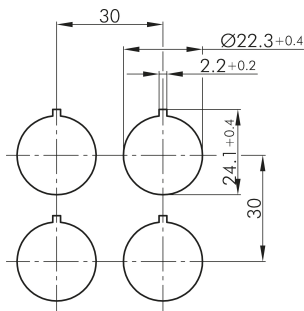

Schlüsseltaste, momentary RRJSSA28

Description:

including two keys
other lock types on request

DESIGNPREIS
2007

NOMINIERT

Category: Key Switches (momentary/maintained)

Series: RONTRON-RJUWEL

Panel cut-out: Ø 22.3 mm

Protection class: II (protective insulation)

Degree of protection: IP65

Switching function: momentary action

Colour: silver-coloured

component colour: front bezel

Shape: round

Legend

I = Switching position

➤ = Spring return

● = Key removable position