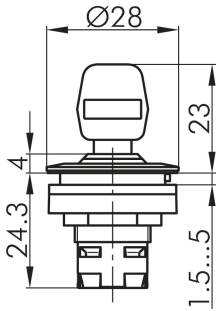

Schlüsseltaste, momentary RRJSSA28

Description:

including two keys
other lock types on request

DESIGNPREIS
2007

NOMINIERT

Category: Key Switches (momentary/maintained)

Series: RONTRON-RJUWEL

Panel cut-out: Ø 22.3 mm

Protection class: II (protective insulation)

Degree of protection: IP65

Switching function: momentary action

Colour: silver-coloured

component colour: front bezel

Shape: round

Legend

I = Switching position

➤ = Spring return

● = Key removable position